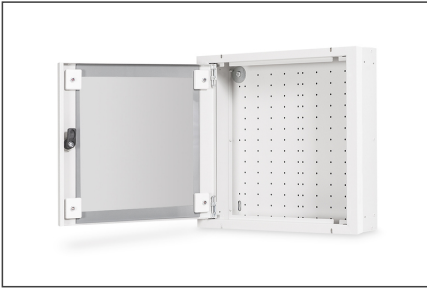

More images:

EU responsible person

EU based economic operator ensuring the product complies with the required regulations.

ASSMANN Electronic GmbH
Auf dem Schüffel 3
Lüdenscheid, Germany
<https://www.assmann.com>
info@assmann.com