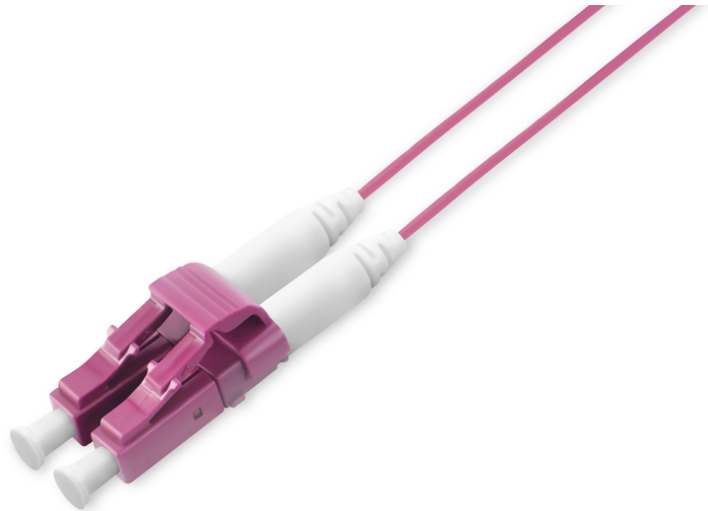

# DIGITUS Fiber Optic Multimode Patch Cord, LC / LC

DK-HD2533-02-4  
 EAN 4016032436010

**FO super slim patch cord, 1.2 mm, duplex LC to LC, MM OM4 50/125 μ, 2 m**

The DIGITUS Slim Patchcable is used in Racks and Cabinets with high density. The Patchcable has a diameter from only 1.2mm. From this case there is more space in the cabinet and the cooling curcle is better.

**Best performance and link quality for your network.**

- Slim Patchcable only 1,2mm diameter
- Duplex
- LSOH

- OM4
- 2m
- Color cable: erika violet
- Connector 1: LC
- Connector 2: LC
- Fiber class: OM4
- Fiber diameter: 50/125μ
- Mode: Multimode
- Polishing: UPC
- Length: 2 m