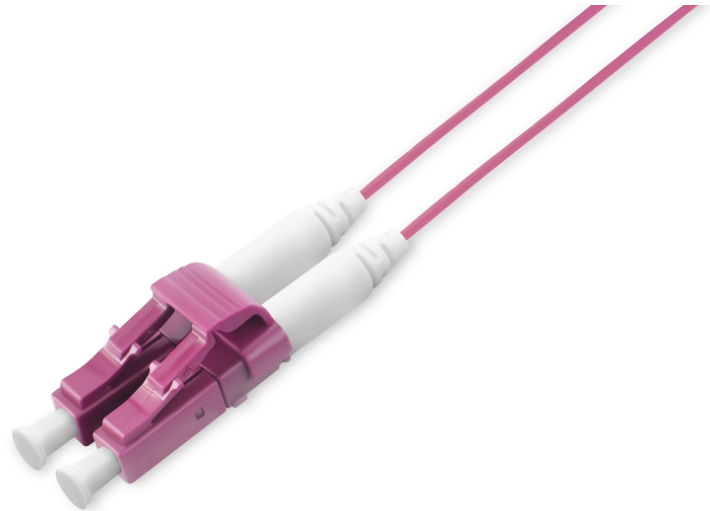

DIGITUS Fiber Optic Patch Cable, LC to LC

DK-HD2533-01-4
 EAN 4016032435990

FO super slim patch cord, 1.2 mm, duplex LC to LC, MM OM4 50/125 μ, 1 m

The DIGITUS Slim Patchcable is used in Racks and Cabinets with high density. The Patchcable has a diameter from only 1.2mm. From this case there is more space in the cabinet and the cooling curcle is better.

Best performance and link quality for your network.

- Slim Patchcable only 1,2mm diameter
- Duplex
- LSOH

- OM4
- 1m
- Color cable: erika violet
- Connector 1: LC
- Connector 2: LC
- Fiber class: OM4
- Fiber diameter: 50/125μ
- Mode: Multimode
- Polishing: UPC
- Length: 1 m