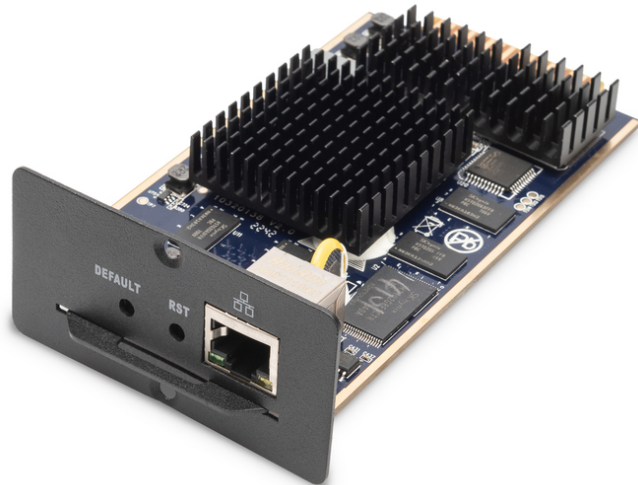

DIGITUS IP Function Module for KVM Switches

DS-51000-1
EAN 4016032430018

IP function module for KVM switches for DS-23200-2, DS-23000-2, remote control

The Digitus ® IP modules are ideal for use with KVM switches in small to medium server rooms, where an administrator access must be guaranteed at any time from any location. They provide direct connection via a KVM switch connected to the computer via an existing Internet connection.

Remotely access computers via LAN, WAN, or the Internet

- Remote KVM (keyboard, video and mouse) access over IP
- Remotely access computers via LAN, WAN, or the Internet

- Full control under all OS, in BIOS level, during boot, or at Blue Screens
- Remote port selection switch for convenient switch placement
- Remote WEB-based management
- DES encryption of all transmitted data
- IP access via 10/100/1000Mbps LAN