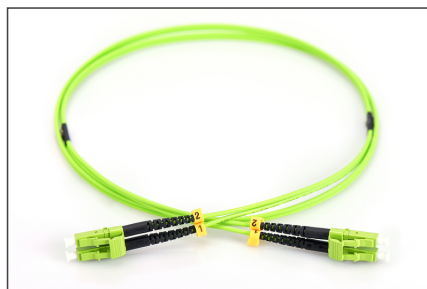

# DIGITUS Fiber Optic Multimode Patch Cord, LC / LC

DK-2533-05-5  
 EAN 4016032424536

**FO patch cord, duplex, LC to LC MM OM5 50/125 μ, 5 m**

FO patch cord, duplex, LC to LC,MM OM5 50/125 μ, 5 m

**Future-oriented standards and high-end quality for your network.**

- Duplex cable
- LSOH
- Connector with ceramic ferrule
- Cable diameter 2 mm
- Single packed with test-report
- Assortment: Fiber Optic Patch Cables
- Boot: single-color

- Cable diameter: 3 mm
- Cable type: I-VH 2G50/125μ
- Color cable: lemon green
- Connector 1: LC
- Connector 2: LC
- Fiber class: OM5
- Fiber diameter: 50/125μ
- Mode: Multimode
- Packaging: DIGITUS Polybag
- Length: 5 m

**More images:**

Part No.	DK-2533-05-5			
Lenght	5 m			
Cable Type	Duplex MM 50/125		OM5 LSZH	
	END A		END B	
Connector Type	LC		LC	
	LC	LC	LC	LC
Insertion Loss (dB)	0.14	0.13	0.15	0.14
Return Loss (dB)	40.20	39.10	38.20	41.30
Q.C.	PASS			