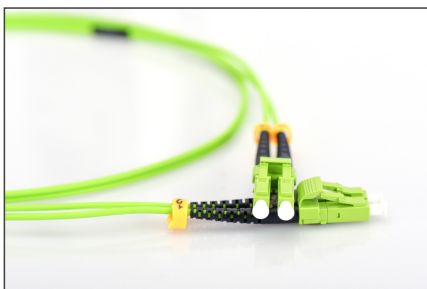

# DIGITUS Fiber Optic Multimode Patch Cord, LC / LC

DK-2533-05-5  
 EAN 4016032424536

**FO patch cord, duplex, LC to LC MM OM5 50/125 μ, 5 m**

FO patch cord, duplex, LC to LC,MM OM5 50/125 μ, 5 m

**Future-oriented standards and high-end quality for your network.**

- Duplex cable
- LSOH
- Connector with ceramic ferrule
- Cable diameter 2 mm
- Single packed with test-report
- Assortment: Fiber Optic Patch Cables
- Boot: single-color

- Cable diameter: 3 mm
- Cable type: I-VH 2G50/125μ
- Color cable: lemon green
- Connector 1: LC
- Connector 2: LC
- Fiber class: OM5
- Fiber diameter: 50/125μ
- Mode: Multimode
- Packaging: DIGITUS Polybag
- Length: 5 m

**More images:**

Part No.	DK-2533-05-5			
Lenght	5 m			
Cable Type	Duplex MM 50/125		OM5 LSZH	
	END A		END B	
Connector Type	LC		LC	
	LC	LC	LC	LC
Insertion Loss (dB)	0.14	0.13	0.15	0.14
Return Loss (dB)	40.20	39.10	38.20	41.30
Q.C.	PASS			