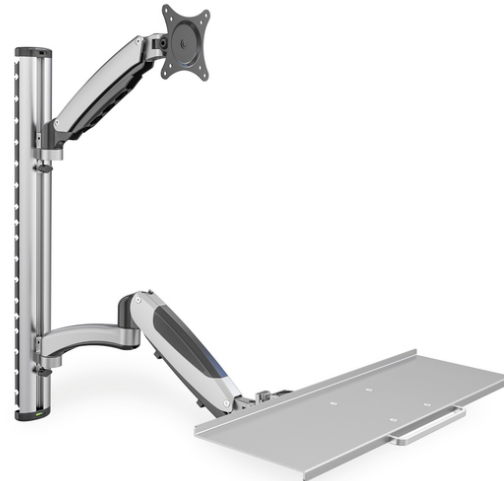

DIGITUS Workstation (monitor, keyboard, mouse) Wall Mount

DA-90354
EAN 4016032383161

Workstation (Monitor, Keyboard) Wall Mount 27 inch, 6 kg, VESA 75x75, 100x100, silver

Universal wall mount with flexible working height adjustment for mounting monitors and keyboards. Set up a workspace that people of various different heights can use – you can easily adjust the working height with just two quick motions. Simply note the VESA size and the weight of your monitor in order to select a suitable mount.

Universal mount with flexible height adjustment for mounting monitors and keyboards to the wall

- Integrated cable routing

- Suitable for standard VESA mounting patterns of 75 x 75 and 100 x 100 mm
- Max. load bearing capacity: 6 kg per arm
- Weight: 4.2 kg
- Dimensions: 700 x 700 x 520 mm

Attributes

- Style: PC Workstation

Package contents

- Wall mount
- Screws for mounting the monitor
- Operating instructions

Logistics						
	Number (pcs)	Weight (kg)	Depth (cm)	Width (cm)	Height (cm)	cm³
Packaging Unit Carton	2	12.66	78.00	25.50	23.00	45.75
Packaging Unit Inside	1	6.33	76.50	23.00	10.00	17.60
Packaging Unit Single	1	6.33	76.50	23.00	10.00	17.60
Net single without Packaging	0	4.82	83.40	73.00	60.00	365.29