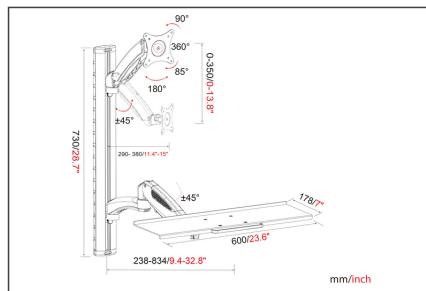

Safety notes

- Please read the entire manual before starting assembly and installation. Please contact your local dealer if you have any questions about the instructions or warnings.
- CAUTION: Use with products that exceed the permitted weight may result in damage or possible injury.
- Brackets should be fitted in accordance with the installation instructions. Incorrect installation can result in damage or injury.
- Use safety equipment and suitable tools. The product should only be installed by specialists.
- The load-bearing surfaces should be able to safely withstand the entire weight of appliances and all additional components.
- Only use the installation screws supplied and DO NOT TIGHTEN the screws TOO TIGHT.
- This product contains small parts that can cause a choking hazard if swallowed. Keep these parts away from children.
- Only use this product indoors. Using the product outdoors can lead to injuries and damage.
- IMPORTANT: Before installation, please check all components received against the components list. If parts are damaged or missing, ask your local dealer for replacement parts.

EU responsible person

EU based economic operator ensuring the product complies with the required regulations.

ASSMANN Electronic GmbH
Auf dem Schüffel 3
Lüdenscheid, Germany
<https://www.assmann.com>
info@assmann.com