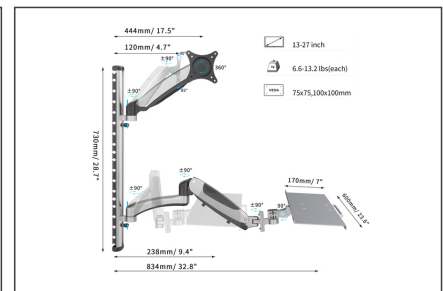

Safety notes

- Please read the entire manual before starting assembly and installation. Please contact your local dealer if you have any questions about the instructions or warnings.
- CAUTION: Use with products that exceed the permitted weight may result in damage or possible injury.
- Brackets should be fitted in accordance with the installation instructions. Incorrect installation can result in damage or injury.
- Use safety equipment and suitable tools. The product should only be installed by specialists.
- The load-bearing surfaces should be able to safely withstand the entire weight of appliances and all additional components.
- Only use the installation screws supplied and DO NOT TIGHTEN the screws TOO TIGHT.
- This product contains small parts that can cause a choking hazard if swallowed. Keep these parts away from children.
- Only use this product indoors. Using the product outdoors can lead to injuries and damage.
- IMPORTANT: Before installation, please check all components received against the components list. If parts are damaged or missing, ask your local dealer for replacement parts.

EU responsible person

EU based economic operator ensuring the product complies with the required regulations.

ASSMANN Electronic GmbH
Auf dem Schüffel 3
Lüdenscheid, Germany
<https://www.assmann.com>
info@assmann.com