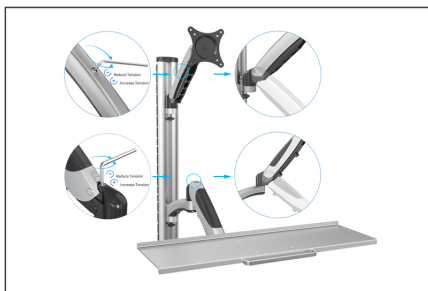

Safety notes

- Please read the entire manual before starting assembly and installation. Please contact your local dealer if you have any questions about the instructions or warnings.
- CAUTION: Use with products that exceed the permitted weight may result in damage or possible injury.
- Brackets should be fitted in accordance with the installation instructions. Incorrect installation can result in damage or injury.
- Use safety equipment and suitable tools. The product should only be installed by specialists.
- The load-bearing surfaces should be able to safely withstand the entire weight of appliances and all additional components.
- Only use the installation screws supplied and DO NOT TIGHTEN the screws TOO TIGHT.
- This product contains small parts that can cause a choking hazard if swallowed. Keep these parts away from children.
- Only use this product indoors. Using the product outdoors can lead to injuries and damage.
- IMPORTANT: Before installation, please check all components received against the components list. If parts are damaged or missing, ask your local dealer for replacement parts.

EU responsible person

EU based economic operator ensuring the product complies with the required regulations.

ASSMANN Electronic GmbH
Auf dem Schüffel 3
Lüdenscheid, Germany
<https://www.assmann.com>
info@assmann.com