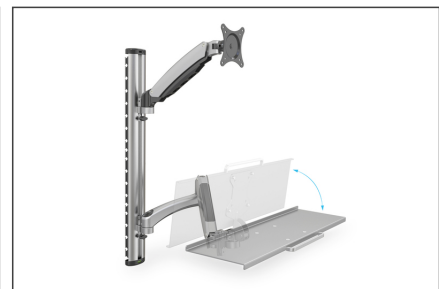

More images: