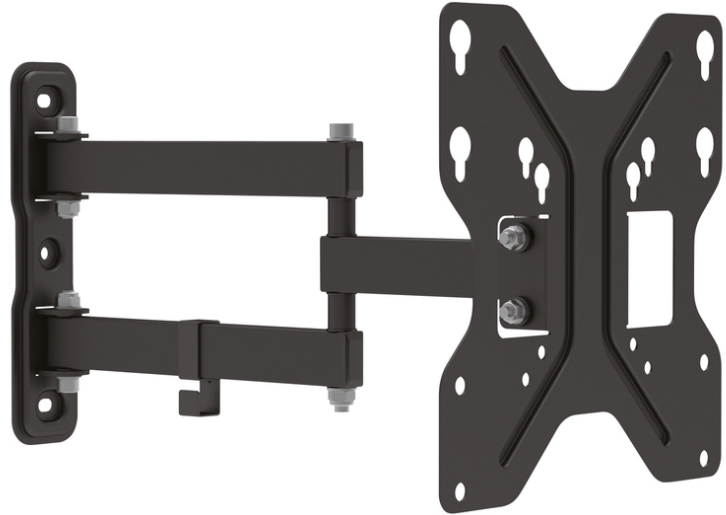

# DIGITUS Universal LED/LCD Monitor Wall Mount

DA-90357  
EAN 4016032382706

### 3D Universal TV/Monitor Mount up to 107cm (42") 15° Tilt, 180° Swivel, max 30kg, VESA max 200x200

Universal wall mount for flexibly aligning the monitor according to your viewing position with three adjustable levels. The universal wall mount allows you to install LED and LCD monitors and TVs of all brands, in sizes up to 107 cm. Simply note the VESA size and the weight of your monitor in order to select an appropriate wall mount.

#### Universal wall mount with adjustment options in all three dimensions

- Suitable for standard VESA mounting patterns of 75 x 75, 100 x 100, 200 x 100, and 200 x 200 mm.
- For mounting devices with a screen diagonal of 48 cm (19") to 107 cm (42") to the wall
- Max. load bearing capacity: 30 kg
- Weight: 1.7 kg