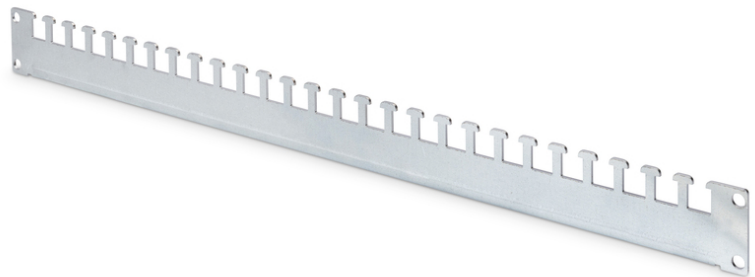

# DIGITUS Cable Fixing Rails for 483 mm (19") Cabinets of the Unique & Dynamic Basic Series

DN-19-ORG-600P  
EAN 4016032378143

### Cable fixing rail for Unique and Dynamic Basic for 600 mm depth racks, 1 rail

The new Cable Fixing Rails are mounted in the depth of the 483 mm (19") cabinet. With the new fixing method at the punched frame profiles of the respective cabinet, they now provide even more scope for cable management applications. The Cable Fixing Rails are suitable for all cabinets of the Unique Series as well as the Dynamic Basic Series of DIGITUS.

### Quick and easy cable management with new fixing method for more scope of space.

- Easy & effective cable management
- Installation at the punched frame profile
- 2 mm strong steel sheet, galvanized
- For cabinets with 600/1200 (2 x ) mm depth