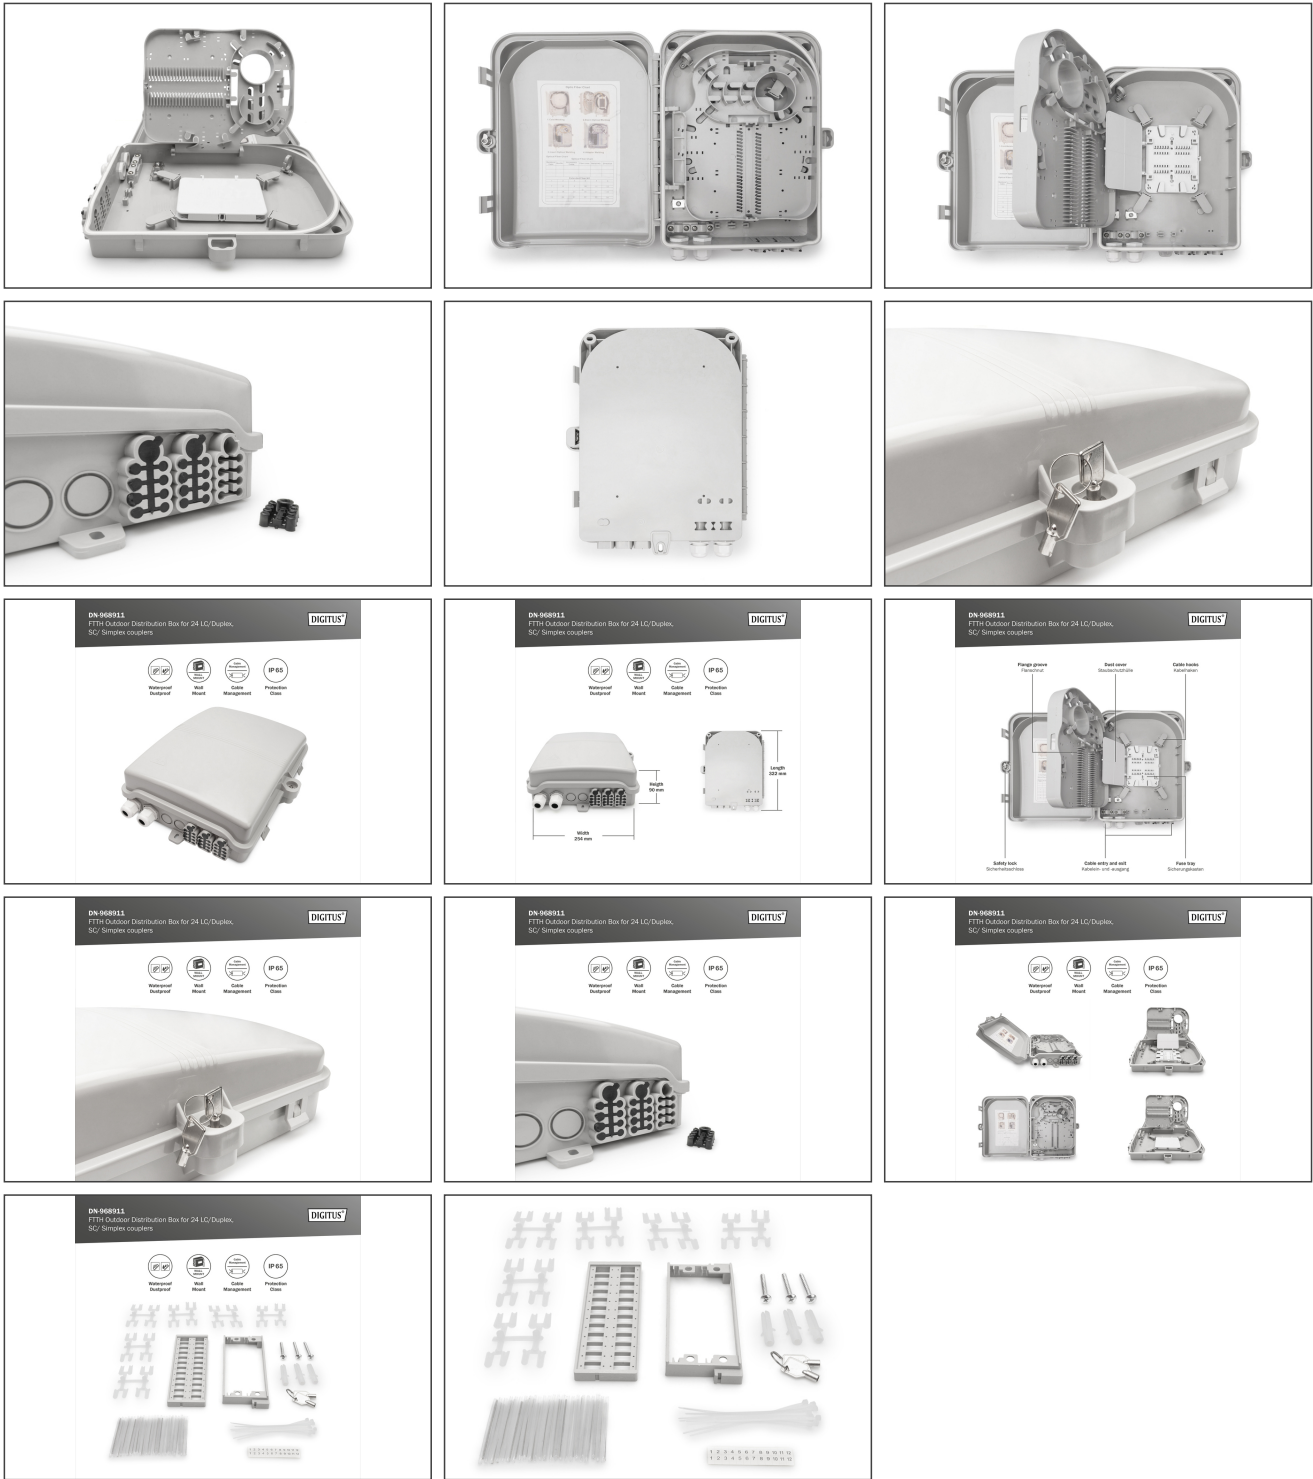

DIGITUS FTTH Outdoor Distribution Box for 24 LC/Duplex, SC/ Simplex couplers

DN-968911
 EAN 4016032370987

Outdoor FTTH Distribution Box for 24 SC/SX or LC/DX adapters and 24 splices

The FTTH box is suitable for outdoor installation. An internal holder for 24x LC (DX) or SC (SX) couplers is used for fiber optic distribution. An overlength tray for pigtails and various cable inlets ensure the best possible cabling options.

- Product dimensions: 90 x 254 x 322 mm

Logistics						
	Number (pcs)	Weight (kg)	Depth (cm)	Width (cm)	Height (cm)	cm ³
Packaging Unit Carton	1	1.50	3.50	29.00	11.00	1,116.50
Packaging Unit Inside	1	1.45	34.00	29.00	11.00	10.80
Packaging Unit Single	1	1.45	34.00	29.00	11.00	10.80
Net single without Packaging	0	1.35	32.20	25.40	9.00	7,360.90

More images:

DN-908911
FTTH Outdoor Distribution Box for 24 LC Duplex,
SC Simplex couplers

- IP68
- RFI
- Cable Management
- Protection Class

DN-908911
FTTH Outdoor Distribution Box for 24 LC Duplex,
SC Simplex couplers