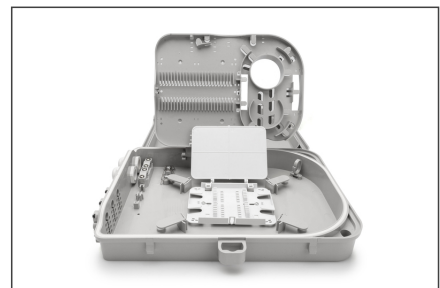

DIGITUS FTTH Outdoor Distribution Box for 24 LC/Duplex, SC/ Simplex couplers

DN-968911
 EAN 4016032370987

Outdoor FTTH Distribution Box for 24 SC/SX or LC/DX adapters and 24 splices

The FTTH box is suitable for outdoor installation. An internal holder for 24x LC (DX) or SC (SX) couplers is used for fiber optic distribution. An overlength tray for pigtails and various cable inlets ensure the best possible cabling options.

- Product dimensions: 90 x 254 x 322 mm

Logistics						
	Number (pcs)	Weight (kg)	Depth (cm)	Width (cm)	Height (cm)	cm ³
Packaging Unit Carton	1	1.50	3.50	29.00	11.00	1,116.50
Packaging Unit Inside	1	1.45	34.00	29.00	11.00	10.80
Packaging Unit Single	1	1.45	34.00	29.00	11.00	10.80
Net single without Packaging	0	1.35	32.20	25.40	9.00	7,360.90

More images:

DN-908911
FTTH Outdoor Distribution Box for 24 LC Duplex,
SC Simplex couplers

- IP68
- RFI
- Cable Management
- Protection Class

DN-908911
FTTH Outdoor Distribution Box for 24 LC Duplex,
SC Simplex couplers