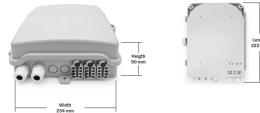

DIGITUS FTTH Outdoor Distribution Box for 24 LC/Duplex, SC/ Simplex couplers

DN-968911
 EAN 4016032370987

Outdoor FTTH Distribution Box for 24 SC/SX or LC/DX adapters and 24 splices

The FTTH box is suitable for outdoor installation. An internal holder for 24x LC (DX) or SC (SX) couplers is used for fiber optic distribution. An overlength tray for pigtails and various cable inlets ensure the best possible cabling options.

More images:

DN-908911
FTTH Outdoor Distribution Box for 24 LC Duplex,
SC Simplex couplers

- IP68
- RFI
- Cable Management
- Protection Class

DN-908911
FTTH Outdoor Distribution Box for 24 LC Duplex,
SC Simplex couplers

- IP68
- RFI
- Cable Management
- Protection Class

DN-908911
FTTH Outdoor Distribution Box for 24 LC Duplex,
SC Simplex couplers

- IP68
- RFI
- Cable Management
- Protection Class

DN-908911
FTTH Outdoor Distribution Box for 24 LC Duplex,
SC Simplex couplers