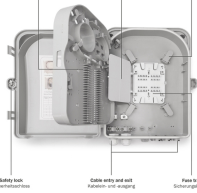

More images:

DN-908911
FTTH Outdoor Distribution Box for 24 LC Duplex,
SC Simplex couplers

- IP68
- RFI
- Cable Management
- Protection Class

DN-908911
FTTH Outdoor Distribution Box for 24 LC Duplex,
SC Simplex couplers

- IP68
- RFI
- Cable Management
- Protection Class

DN-908911
FTTH Outdoor Distribution Box for 24 LC Duplex,
SC Simplex couplers

- IP68
- RFI
- Cable Management
- Protection Class

DN-908911
FTTH Outdoor Distribution Box for 24 LC Duplex,
SC Simplex couplers