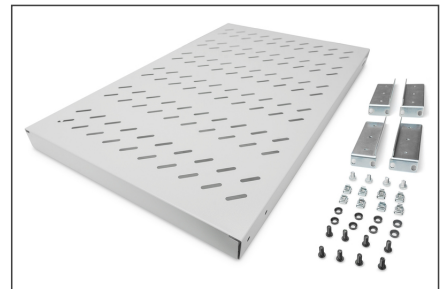

Safety notes

- When installing and using the accessory product for network cabinets, observe the respective safety instructions of the manufacturer or the cabinet system in which you want to use the accessory.

EU responsible person

EU based economic operator ensuring the product complies with the required regulations.

ASSMANN Electronic GmbH
Auf dem Schüffel 3
Lüdenscheid, Germany
<https://www.assmann.com>
info@assmann.com