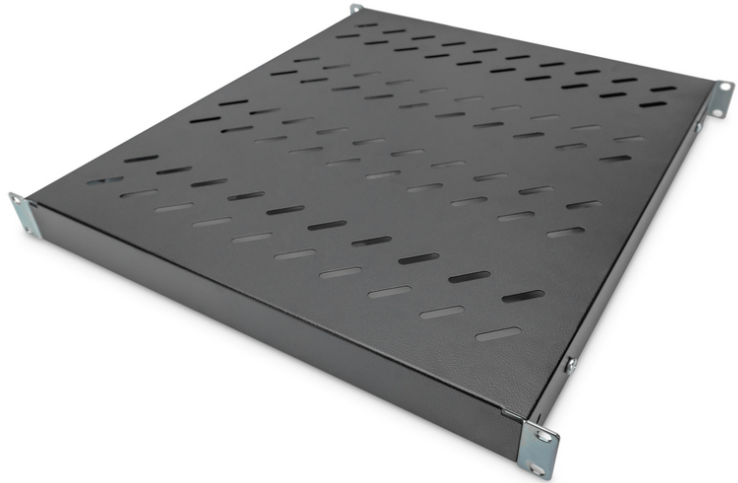

DIGITUS Shelf with Variable Rails for Fixed Mounting in 483 mm (19") Cabinets

DN-97647
 EAN 4016032364993

1U fixed shelf for 800 mm depth racks 43x483x508 mm, adjust. up to 700 mm depth, black

The shelves for fixed mounting can be installed easy on the four 483 mm (19") profile rails of your 483 mm (19") network- or server cabinet. Due to their stable, perforated steel sheet with a load capacity of 50 kg, they are the optimal surface for components which are not 483 mm (19") suitable. The fixing rails are can be adjusted if needed.

- for fixed mounting on the four 483 mm (19") profile rails
- sturdy, perforated steel sheet
- incl. fixing material

- 4-point fixing (front- and rear 19" profile rails)
- Color: black, RAL 9005
- Load capacity: 50 kg
- Mounting type: Adjustable mounting rails
- Units: 1
- Weight: 3.2 kg
- Inch form factor (IEC 60297): 482.6 mm (19")
- Suitable cabinet depth: 800 mm