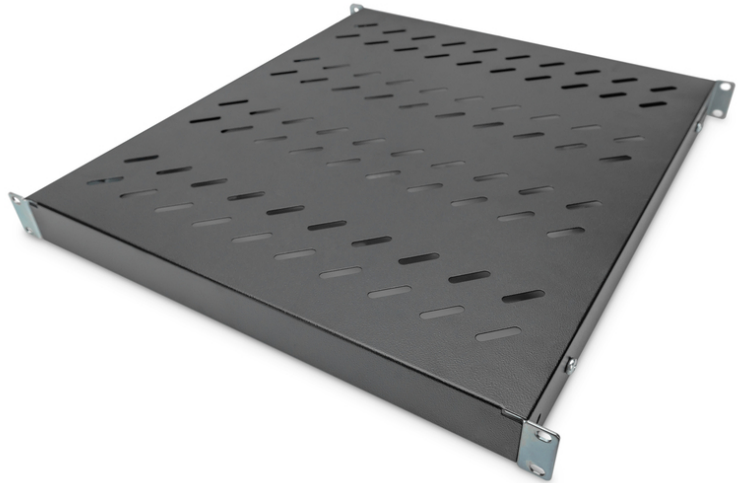

DIGITUS Shelf with Variable Rails for Fixed Mounting in 483 mm (19") Cabinets

DN-97647
 EAN 4016032364993

1U fixed shelf for 800 mm depth racks 43x483x508 mm, adjust. up to 700 mm depth, black

The shelves for fixed mounting can be installed easy on the four 483 mm (19") profile rails of your 483 mm (19") network- or server cabinet. Due to their stable, perforated steel sheet with a load capacity of 50 kg, they are the optimal surface for components which are not 483 mm (19") suitable. The fixing rails are can be adjusted if needed.

- for fixed mounting on the four 483 mm (19") profile rails
- sturdy, perforated steel sheet
- incl. fixing material, M6

- 4-point fixing (front- and rear 19" profile rails)
- Color: black, RAL 9005
- Load capacity: 50 kg
- Mounting type: Adjustable mounting rails
- Units: 1
- Weight: 3.2 kg
- Inch form factor (IEC 60297): 482.6 mm (19")
- Suitable cabinet depth: 800 mm