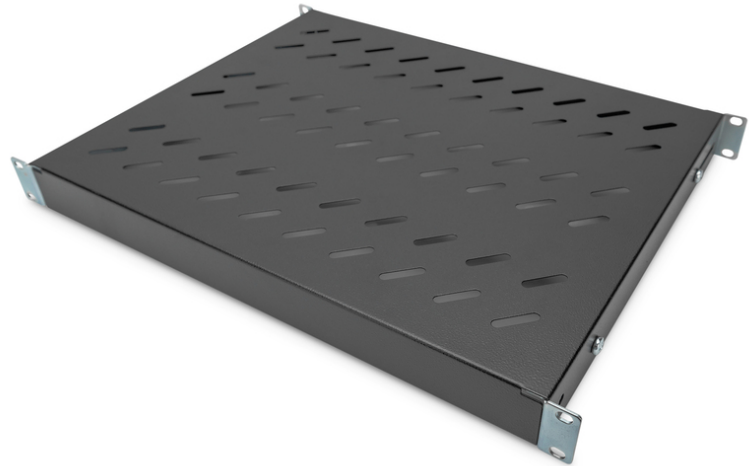

DIGITUS Shelf with Variable Rails for Fixed Mounting in 483 mm (19") Cabinets

DN-97645
EAN 4016032364979

1U fixed shelf for 600 mm depth racks 43x483x358 mm, adjust. up to 550 mm depth, black

The shelves for fixed mounting can be installed easy on the four 483 mm (19") profile rails of your 483 mm (19") network- or server cabinet. Due to their stable, perforated steel sheet with a load capacity of 50 kg, they are the optimal surface for components which are not 483 mm (19") suitable. The fixing rails are can be adjusted if needed.

- for fixed mounting on the four 483 mm (19") profile rails
- sturdy, perforated steel sheet
- incl. fixing material

- 4-point fixing (front- and rear 19" profile rails)
- Color: black, RAL 9005
- Load capacity: 50 kg
- Mounting type: Adjustable mounting rails
- Units: 1
- Weight: 2.38 kg
- Inch form factor (IEC 60297): 482.6 mm (19")
- Suitable cabinet depth: 600 mm