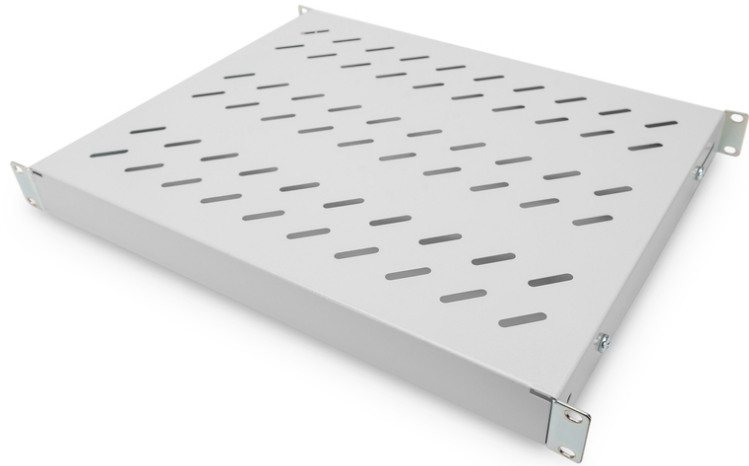

DIGITUS Shelf with Variable Rails for Fixed Mounting in 483 mm (19") Cabinets

DN-97644
EAN 4016032364962

1U fixed shelf for 600 mm depth racks 44x483x358 mm, adjust. 350-550 mm depth, grey

The shelves for fixed mounting can be installed easy on the four 483 mm (19") profile rails of your 483 mm (19") network- or server cabinet. Due to their stable, perforated steel sheet with a load capacity of 50 kg, they are the optimal surface for components which are not 483 mm (19") suitable. The fixing rails are can be adjusted if needed.

- for fixed mounting on the four 483 mm (19") profile rails
- sturdy, perforated steel sheet
- incl. fixing material

- 4-point fixing (front- and rear 19" profile rails)
- Color: light grey, RAL 7035
- Load capacity: 50 kg
- Mounting type: Adjustable mounting rails
- Units: 1
- Weight: 2.38 kg
- Inch form factor (IEC 60297): 482.6 mm (19")
- Suitable cabinet depth: 600 mm