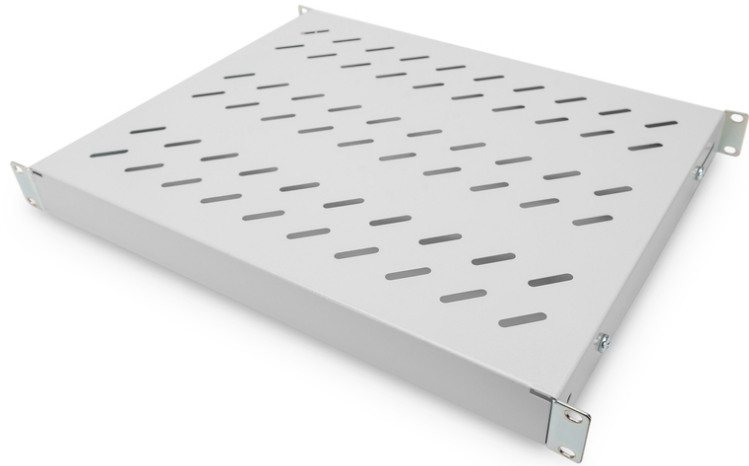

DIGITUS Shelf with Variable Rails for Fixed Mounting in 483 mm (19") Cabinets

DN-97644
 EAN 4016032364962

1U fixed shelf for 600 mm depth racks 44x483x358 mm, adjust. 350-550 mm depth, grey

The shelves for fixed mounting can be installed easy on the four 483 mm (19") profile rails of your 483 mm (19") network- or server cabinet. Due to their stable, perforated steel sheet with a load capacity of 50 kg, they are the optimal surface for components which are not 483 mm (19") suitable. The fixing rails are can be adjusted if needed.

- for fixed mounting on the four 483 mm (19") profile rails
- sturdy, perforated steel sheet
- incl. fixing material, M6

- 4-point fixing (front- and rear 19" profile rails)
- Color: light grey, RAL 7035
- Load capacity: 50 kg
- Mounting type: Adjustable mounting rails
- Units: 1
- Weight: 2.38 kg
- Inch form factor (IEC 60297): 482.6 mm (19")
- Suitable cabinet depth: 600 mm