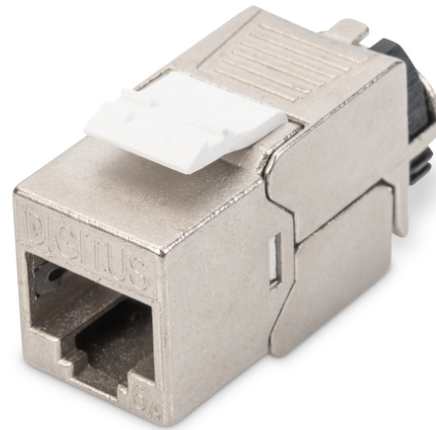

DIGITUS Cat. 6A keystone module, shielded with intelligent cable manager

DN-93617
EAN 4016032353539

CAT 6A Keystone Jack, shielded tool free connection

The shielded cat. 6A keystone module set DN-93617 from DIGITUS® impresses with future-oriented standards and high-end quality for your network. The modules have a 360° shield contact and a resealable, intelligent cable manager for cable grip and cable fixation. The compact design makes series installation possible in a 483 mm (19") 1U panel. Tool-free installation uses LSA rails color-coded in accordance with EIA/TIA 568 A&B. Its compact design also means that the module fits in design-compatible modular junction boxes.

- 360° shield contact
- Case material: Zinc die-cast – nickel-plated
- Contact material: Phosphor bronze
- Contact coating: Nickel, gold-plated 0.5 μ
- Insertion force: Max. 30N (as per IEC 60603-7-51)
- Holding force: 7.7 kg between jack and plug
- Operating temperature range: -20 °C to +70 °C (ISO/IEC 11801, ANSI/TIA 568 C.2)
- Mating cycles: ≥ 1000 (ISO/IEC 11801, IEC 60603-7-51)
- Copper cable diameter: AWG (26/7 – 22/1), stranded and solid wire
- Tested with AWG 22/1 solid installation cable
- (DIGITUS® DK-174X-A-VH-X; AWG 22/1 cat. 7A installation cable)
- Dielectric strength: 1000 VDC (contact/contact), 1500 VDC (contact/ground)
- Tool-free installation using LSA insulation-displacement connectors color coded in accordance with EIA/TIA 568 A & B
- Intelligent cable manager (resealable)
- Dimensions (HxWxD): 21.0 x 14.5 x 34.5 mm
- Weight: 19.5 g