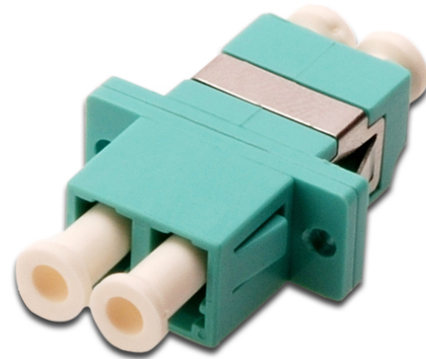

DIGITUS LC / LC Coupler, Multimode

DN-96009-1
 EAN 4016032335917

FO coupler, duplex, LC to LC, MM, color aqua, OM3 ceramic sleeve, polymer housing, incl. screws

The high quality DIGITUS® fiber optic couplers with ceramic ferrule are the perfect supplement for the assembling of splice boxes. Due to constant quality controls and the accurate processing, the couplers guarantee an optimal performance and link quality. Each coupler is equipped with a dust protection cup, to protect the ferrules against dust. Moreover the couplers are delivered with the suitable mounting material, so that they can be installed and fixed to the front panels immediatly. The perfect performance is achieved by using the DIGITUS® Pigtails, which are also high quality manufactured and

whose connectors interact with the couplers in the best of possible ways.

The best solution for Splice Boxes

- LC / LC
- Duplex
- Multimode
- Ceramic Sleeve
- Polymer housing
- Aqua color
- Incl. mounting material