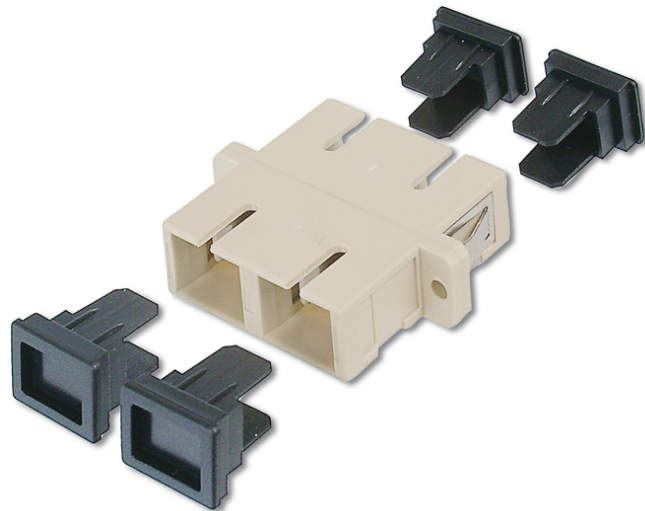

# DIGITUS SC / SC Coupler, Multimode

DN-96004-1  
EAN 4016032335665

**FO coupler, duplex, SC to SC, MM OM2, color grey ceramic sleeve, polymer housing, incl. screws**

The high quality DIGITUS® fiber optic couplers with ceramic ferrule are the perfect supplement for the assembling of splice boxes. Due to constant quality controls and the accurate processing, the couplers guarantee an optimal performance and link quality. Each coupler is equipped with a dust protection cup, to protect the ferrules against dust. Moreover the couplers are delivered with the suitable mounting material, so that they can be installed and fixed to the front panels immediatly. The perfect performance is achieved by using the DIGITUS® Pigtails, which are also high quality manufactured and

whose connectors interact with the couplers in the best of possible ways.

**The best solution for Splice Boxes**

- SC / SC
- Duplex
- Multimode
- Ceramic Sleeve
- Polymer housing
- Grey color
- incl. fixing material