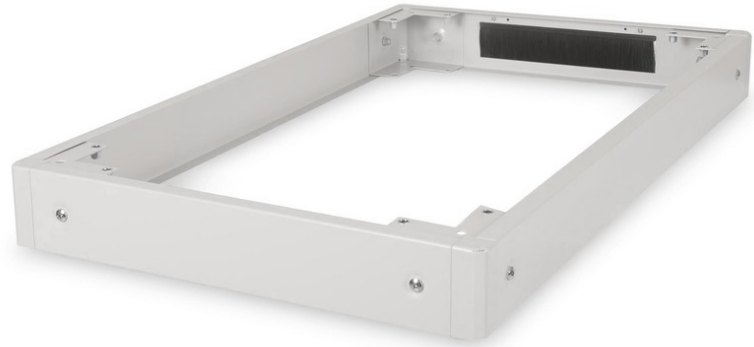

DIGITUS Plinth for Unique Network- & Dynamic Basic Network- and Server Cabinets - 600x1000 mm (WxD)

DN-19-PLINTH-6/10-N1

EAN 4016032335375

Plinth for Unique network racks and Dynamic Basic network and server racks, 100x600x1000 mm, grey

The Plinth are available for all 483 mm (19") cabinets of the Unique Series as well as the Dynamic Basic Series of DIGITUS Professional. Extends the floor clearance by 100 mm. Up to two plinth can be stacked to reach 200 mm. The space can be used for the storage of cables and for cable management. The delivery takes place unmounted.

The DIGITUS 483 mm (19") equipment is made for high demand IT-infrastructure solutions, produced on German standards.

- Easy installation underneath the cabinets

- 1.5 - 2.0 mm strong steel sheet
- Removable side panels
- Rear side panel with brush cable entry, 300 x 60 mm
- Color: light grey, RAL 7035
- Depth: 1000 mm
- Width: 600 mm
- For cabinet series: Unique Network, Dynamic Basic
- Inch form factor (IEC 60297): 482.6 mm (19")