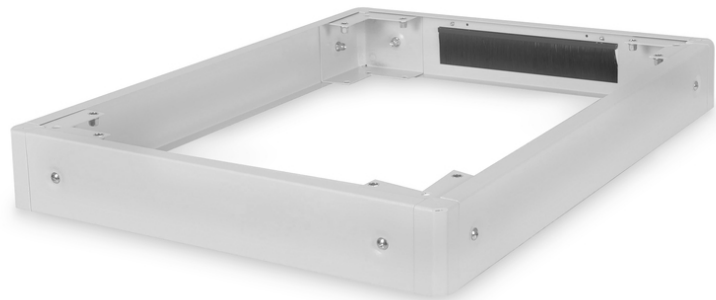

DIGITUS Base for network cabinets from the Unique & Dynamic Basic series - 600x800 mm (WxD)

DN-19-PLINTH-6/8-1
 EAN 4016032333050

Plinth for network racks Unique & Dynamic Basic 100x600x800 mm, color grey (RAL 7035)

The plinths are available for all 483 mm (19") cabinets in the Unique series and the Dynamic Basic series from DIGITUS Professional. Increases the ground clearance by 100 mm. Up to two plinths can be mounted on top of each other to achieve a height of 200 mm. The interior can be used to store excess cable lengths and for cable management. Supplied unassembled.

The DIGITUS® 483 mm (19") accessories have been developed to meet the high demands of IT infrastructure. It is manufactured according to German quality standards.

- Simple installation under the cabinets
- 1.5 - 2.0 mm thick sheet steel
- Removable side panels
- Rear panel with cable entry and brush strip, 300 x 60 mm
- Color: light grey, RAL 7035
- Depth: 800 mm
- Width: 600 mm
- For cabinet series: Unique Network, Dynamic Basic
- Inch form factor (IEC 60297): 482.6 mm (19")