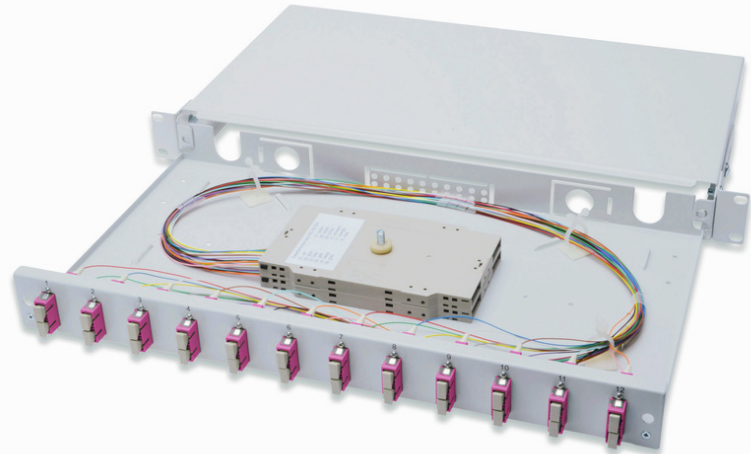

DIGITUS Fiber Optic Splice Box, Equipped, SC, OM4

DN-96321-4
 EAN 4016032325796

FO splice box, 1U, equipped, 12x SC DX, OM4 inkl. Spleißkass., gefärbte Pigtaills, Kupplungen

FO splice box, 1U, equipped, 12x SC DX, OM4, incl. splice cassette, colored pigtaills, couplers

- Completely prefabricated, fiber pigtaills exposed and inserted into the splice cassette(s), crimp splice holders
- Colored pigtaills
- Couplers with zirconia ceramic ferrule
- Couplers in polymer housing
- Carrier housing made of 1.0 mm steel sheet, varnished
- 1 height unit (44.45 mm)

- 483mm width (19")
- 240mm depth
- M20/M25 screw, cassette, cassette cover and strain relief included
- 12x SC duplex, Multimode OM4
- Assembly: Splice Box
- Color: light grey, RAL 7035
- Connector type: SC / UPC / duplex
- Fiber class: OM4
- Number of fibers: 24
- Type: sliding