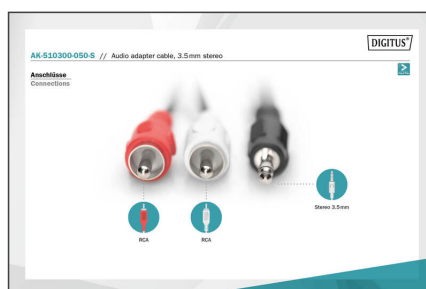

More images: