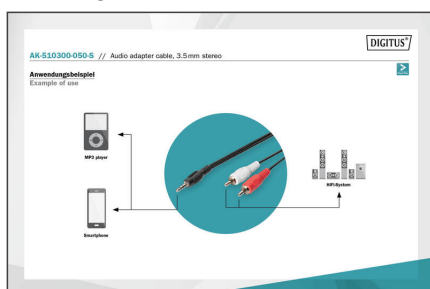

More images: