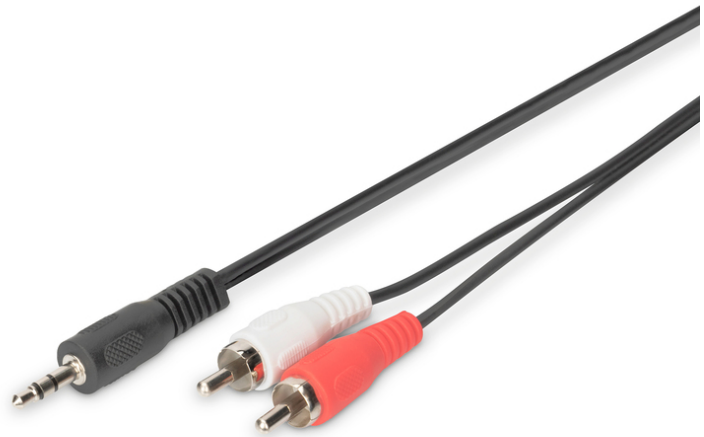

DIGITUS Audio Connection Cable, Stereo

AK-510300-050-S
EAN 4016032325253

Audio adapter cable, stereo 3.5mm - 2x RCA 5.00m, CCS, 2x0.10/10, shielded, M/M, black

Audio adapter cable, stereo 3.5mm - 2x RCA,5.00m, CCS, 2x0.10/10, shielded, M/M, black

- 3.5 mm stereo plug <=> 2x RCA plug
- Molded housing
- Cable CCS, shielded
- RCA plug color: white/red
- 3.5 plug color: black
- Cable color: black

- Assortment: Audio Cables
- AWG: 28
- Color cable: black
- Color connector: black
- Connector 1: 3.5mm stereo plug
- Connector 2: 2x RCA plug
- Hoods: molded
- Packaging: Polybag
- Wire material: CCS
- Length: 5 m
- Shielding: single shielding