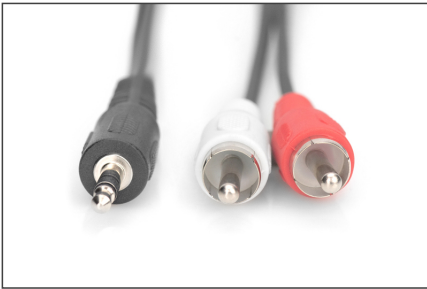

Safety notes

- When plugging and unplugging the cable, only grasp the plug and do not pull directly on the cable.
- Cables must not be kinked sharply or bent at tight angles, as this can damage the inner wires and lead to failures.
- Make sure that the cables are not under tensile load, as this can damage the insulation and the wires inside the cable.
- Ensure that cables are not laid in areas where they can be easily damaged mechanically.
- Cables should not be used in environments with extremely high or very low temperatures. Observe the product information on the maximum operating temperature of the cable
- Check cables regularly for visible damage such as cracks, kinks or signs of wear. Defective cables should be replaced immediately to avoid failures, short circuits or even electric shocks.

EU responsible person

EU based economic operator ensuring the product complies with the required regulations.

ASSMANN Electronic GmbH
Auf dem Schüffel 3
Lüdenscheid, Germany
<https://www.assmann.com>
info@assmann.com