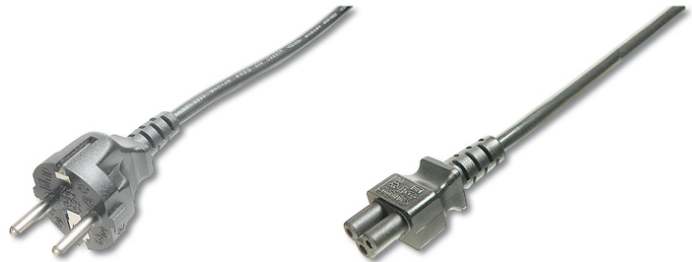

DIGITUS German Power Cord connection cable

AK-440115-008-S
 EAN 4016032322948

Power Cord, CEE 7/7 (Typ-F) - C5 M/F, 0,75m, H05VV-F3G 0.75qmm, bl

This power cord connection cable, also known as „Micky Mouse“- or „cloverleaf“ connector, is used for the connection of a Laptop or power supply unit to the German indoor power supply system (outlet).

Corresponds to the German guidelines

- Assortment: Device Connection Cables
- Cable standard: H05 VV F3G
- Color cable: black
- Color connector: black

- Connector 1: Schuko (CEE 7/7), plug
- Connector 2: IEC C5, jack
- Connector surface: nickel-plated
- Current load capacity: 250V/10A
- Hoods: molded
- Lead cross-section: 0.75qmm
- Packaging: Polybag
- Wire material: CU
- Length: 0.75 m
- Shielding: Unshielded