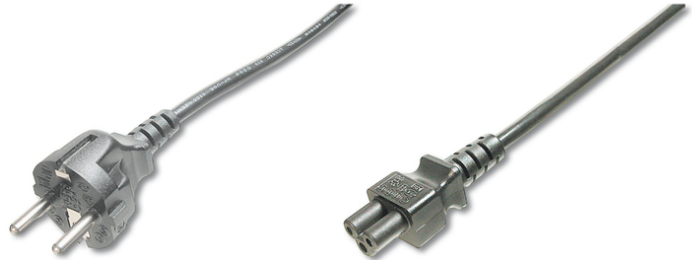

DIGITUS German Power Cord connection cable

AK-440115-012-S
 EAN 4016032322788

Power Cord, CEE 7/7 (Typ-F) - C5 M/F, 1.2m, H05VV-F3G 0.75qmm, bl

This power cord connection cable, also known as „Micky Mouse“- or „cloverleaf“ connector, is used for the connection of a Laptop or power supply unit to the German indoor power supply system (outlet).

Corresponds to the German guidelines

- Assortment: Device Connection Cables
- Cable standard: H05 VV F3G
- Color cable: black
- Color connector: black

- Connector 1: Schuko (CEE 7/7), plug
- Connector 2: IEC C5, jack
- Connector surface: nickel-plated
- Current load capacity: 250V/10A
- Hoods: molded
- Lead cross-section: 0.75qmm
- Packaging: Polybag
- Wire material: CU
- Length: 1.2 m
- Shielding: Unshielded