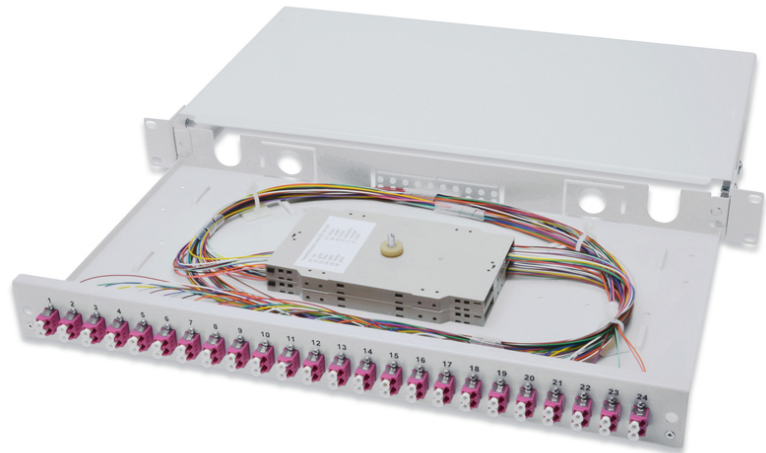

DIGITUS Fiber Optic Sliding Splice Box, 1U, Equipped, LC, OM4

DN-96332-4
 EAN 4016032320760

FO splice box, 1U, equipped, 24x LC DX, OM4 incl. splice cassette, colored pigtailed, couplers

FO splice box, 1U, equipped, 24x LC DX, OM4, incl. splice cassette, colored pigtailed, couplers

- Completely prefabricated, fiber pigtailed exposed and inserted into the splice cassette(s)
- Colored pigtailed
- Couplers with zirconia ceramic ferrule
- Couplers in polymer housing
- Carrier housing made of 1.0 mm steel sheet, varnished
- 1 height unit (44.45 mm)

- 483mm width (19")
- 240mm depth
- M20/M25 screw, cassette, cassette cover and strain relief included
- Sliding
- Assembly: Splice Box
- Color: light grey, RAL 7035
- Connector type: LC / UPC / duplex
- Fiber class: OM4
- Number of fibers: 48
- Type: sliding