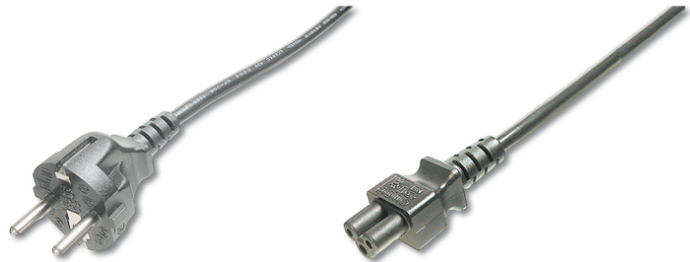

# DIGITUS German Power Cord connection cable

AK-440103-018-S  
 EAN 4016032311799

**Power Cord, CEE 7/7 (Typ-F) - C5 M/F, 1.8m, H05VV-F3G 0.75qmm, black**

This power cord connection cable, also known as „Micky Mouse“- or „cloverleaf“ connector, is used for the connection of a Laptop or power supply unit to the German indoor power supply system (outlet).

**Approved for all European countries**

- Assortment: Device Connection Cables
- Cable standard: H05 VV F3G
- Color cable: black
- Color connector: black

- Connector 1: Schuko (CEE 7/7), plug
- Connector 2: IEC C5, jack
- Connector surface: nickel-plated
- Current load capacity: 250V/10A
- Hoods: molded
- Lead cross-section: 0.75qmm
- Packaging: Polybag
- Wire material: CU
- Length: 1.8 m
- Shielding: Unshielded