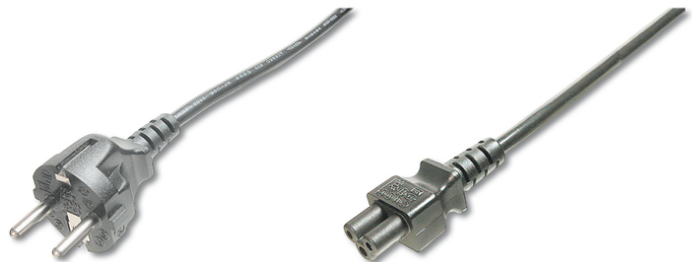

DIGITUS German Power Cord connection cable

AK-440103-018-S
EAN 4016032311799

Power Cord, CEE 7/7 (Typ-F) - C5 M/F, 1.8m, H05VV-F3G 0.75qmm, black

This power cord connection cable, also known as „Micky Mouse“- or „cloverleaf“ connector, is used for the connection of a Laptop or power supply unit to the German indoor power supply system (outlet).

Approved for all European countries

- Assortment: Device Connection Cables
- Cable standard: H05 VV F3G
- Color cable: black
- Color connector: black

- Connector 1: Schuko (CEE 7/7), plug
- Connector 2: IEC C5, jack
- Connector surface: nickel-plated
- Current load capacity: 250V/10A
- Hoods: molded
- Lead cross-section: 0.75qmm
- Packaging: Polybag
- Wire material: CU
- Length: 1.8 m
- Shielding: Unshielded