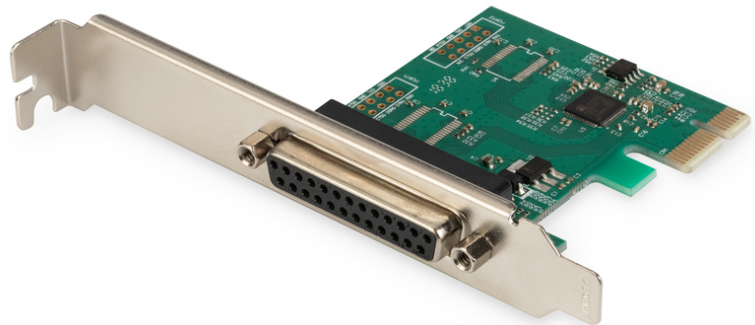

# DIGITUS 1-Port Parallel Interface Card, PCI Express

DS-30020-1  
EAN 4016032309383

**Parallel I/O PCIeexpress Add-On card 1-port, incl. low profile, chipset:AX99100**

Get more out of your parallel peripherals! The DIGITUS® parallel interface card, PCIe helps your old parallel devices perform like never before! With data transfer speeds of up to 2.5 Mbts/sec – up to 3 times faster than built-in parallel ports!

**Take full advantage of all your high-speed parallel devices**

- 1x DSUB 25, parallel port, jack
- Chipset: AX99100
- Data transfer rate up to 1,5 Mbps
- Supports enhanced capability port (ECP)

- Compliant with PCI Express base specification 2.0
- Compliant with PCI power management 1.2
- Incl. low profile bracket
- Operating temperature: 0 °C - 70 °C
- Operating humidity: 0% - 85% RH (non-condensing)
- Supports Windows 10, 8.1, 8, 7, Vista, XP, Mac OS X and Linux

**Package contents**

- 1-Port Parallel Interface Card, PCI Express
- Low profile bracket
- Driver CD
- Manual

Logistics						
	Number (pcs)	Weight (kg)	Depth (cm)	Width (cm)	Height (cm)	cm³
Packaging Unit Carton	40	8.40	38.00	38.00	30.00	43.30
Packaging Unit Inside	1	0.21	3.00	14.00	16.00	672.00
Packaging Unit Single	1	0.15	3.00	14.00	16.00	672.00
Net single without Packaging	0	0.15	0.00	0.00	0.00	0.00