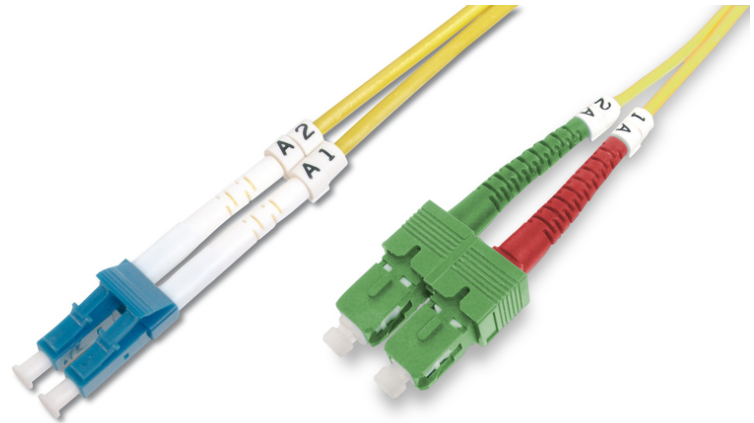

# DIGITUS Fiber Optic Singlemode Patchcable SC ( APC ) to LC ( PC )

DK-292SCA3LC-01  
EAN 4016032309260

**FO patch cord, duplex, SC (APC) to LC (PC) SM OS2 09/125 μ, 1 m**

FO patch cord, duplex, SC (APC) to LC (PC),SM OS2 09/125 μ, 1 m

**Future-oriented standards and high-end quality for your network.**

- Duplex cable
- LSOH
- Connector with ceramic ferrule
- Cable diameter 2 mm
- Single packed with test-report
- Assortment: Fiber Optic Patch Cables
- Boot: single-color

- Cable diameter: 3 mm
- Cable jacket: LSOH
- Cable type: I-VH 2E9/125μ
- Color cable: yellow
- Connector 1: SC (APC)
- Connector 2: LC
- Fiber class: OS2
- Fiber diameter: 9/125μ
- Mode: Singlemode
- Packaging: DIGITUS Polybag
- Length: 1 m