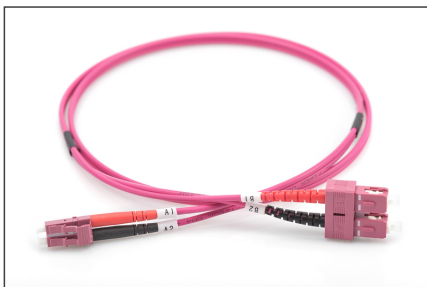

DIGITUS Fiber Optic Multimode Patch Cord, OM4, LC / SC

DK-2532-10/4
EAN 4016032308966

FO patch cord, duplex, LC to SC MM OM4 50/125 μ, 10 m

FO patch cord, duplex, LC to SC,MM OM4 50/125 μ, 10 m

Future-oriented standards and high-end quality for your network.

- Duplex cable
- LSOH
- Connector with ceramic ferrule
- Cable diameter 2 mm
- Single packed with test-report
- Color: RAL 4003
- Assortment: Fiber Optic Patch Cables
- Boot: two-color

- Cable diameter: 2 mm
- Cable jacket: LSOH
- Cable type: I-VH 2G50/125μ
- Color cable: erika violet
- Connector 1: LC
- Connector 2: SC
- Fiber class: OM4
- Fiber diameter: 50/125μ
- Mode: Multimode
- Packaging: DIGITUS Polybag
- Length: 10 m

More images:

Part No.	DK-2532-10-4			
Length	10 m			
Cable Type	Duplex MM 50/125	OM4 LSZH		
	END A	END B		
Connector Type	LC	SC		
Insertion Loss (dB)	0.16	0.13	0.15	0.14
Return Loss (dB)	41.20	39.10	38.20	42.30
Q.C.	PASS			