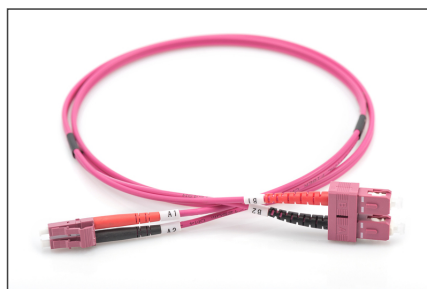

DIGITUS Fiber Optic Multimode Patch Cord, OM4, LC / SC

DK-2532-05/4
 EAN 4016032308942

FO patch cord, duplex, LC to SC MM OM4 50/125 μ, 5 m

FO patch cord, duplex, LC to SC,MM OM4 50/125 μ, 5 m

Future-oriented standards and high-end quality for your network.

- Duplex cable
- LSOH
- Connector with ceramic ferrule
- Cable diameter 2 mm
- Single packed with test-report
- Color: RAL 4003
- Assortment: Fiber Optic Patch Cables
- Boot: two-color

- Cable diameter: 2 mm
- Cable jacket: LSOH
- Cable type: I-VH 2G50/125μ
- Color cable: erika violet
- Connector 1: LC
- Connector 2: SC
- Fiber class: OM4
- Fiber diameter: 50/125μ
- Mode: Multimode
- Packaging: DIGITUS Polybag
- Length: 5 m

More images:

Part No.	DK-2532-05-4			
Lenght	5 m			
Cable Type	Duplex MM 50/125		OM4 LSZH	
	END A		END B	
Connector Type	LC		SC	
	0.16	0.13	0.15	0.14
Insertion Loss (dB)	41.20	39.10	38.20	42.30
Return Loss (dB)	PASS			
Q.C.				