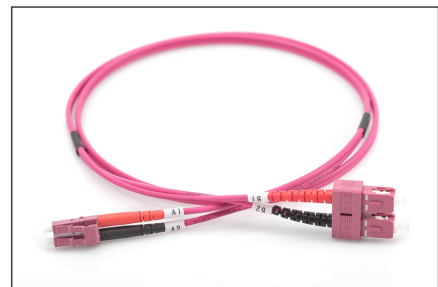

DIGITUS Fiber Optic Multimode Patch Cord, OM4, LC / SC

DK-2532-02/4
EAN 4016032308928

FO patch cord, duplex, LC to SC MM OM4 50/125 μ, 2 m

FO patch cord, duplex, LC to SC,MM OM4 50/125 μ, 2 m

Future-oriented standards and high-end quality for your network.

- Duplex cable
- LSOH
- Connector with ceramic ferrule
- Cable diameter 2 mm
- Single packed with test-report
- Color: RAL 4003
- Assortment: Fiber Optic Patch Cables
- Boot: two-color

- Cable diameter: 2 mm
- Cable jacket: LSOH
- Cable type: I-VH 2G50/125μ
- Color cable: erika violet
- Connector 1: LC
- Connector 2: SC
- Fiber class: OM4
- Fiber diameter: 50/125μ
- Mode: Multimode
- Packaging: DIGITUS Polybag
- Length: 2 m

More images:

Part No.	DK-2532-02-4			
Lenght	2 m			
Cable Type	Duplex MM 50/125		OM4 LSZH	
	END A		END B	
Connector Type	LC		SC	
	LC		SC	
Insertion Loss (dB)	0.16	0.13	0.15	0.14
Return Loss (dB)	41.20	39.10	38.20	42.30
Q.C.	PASS			