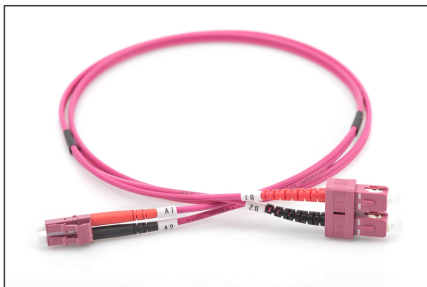

DIGITUS Fiber Optic Multimode Patch Cord, OM4, LC / SC

DK-2532-01/4
EAN 4016032308911

FO patch cord, duplex, LC to SC MM OM4 50/125 μ, 1 m

FO patch cord, duplex, LC to SC,MM OM4 50/125 μ, 1 m

Future-oriented standards and high-end quality for your network.

- Duplex cable
- LSOH
- Connector with ceramic ferrule
- Cable diameter 2 mm
- Single packed with test-report
- Color: RAL 4003
- Assortment: Fiber Optic Patch Cables
- Cable diameter: 2 mm

- Cable jacket: LSOH
- Cable type: I-VH 2G50/125μ
- Color cable: erika violet
- Connector 1: LC
- Connector 2: SC
- Fiber class: OM4
- Fiber diameter: 50/125μ
- Mode: Multimode
- Number of connectors side 1: 2
- Number of connectors side 2: 1
- Packaging: DIGITUS Polybag
- Length: 1 m

More images:

Part No.	DK-2532-01-4			
Length	1 m			
Cable Type	Duplex MM 50/125	OM4 LSZH		
	END A	END B		
Connector Type	LC	SC		
Insertion Loss (dB)	0.16	0.13	0.15	0.14
Return Loss (dB)	41.20	39.10	38.20	42.30
Q.C.	PASS			