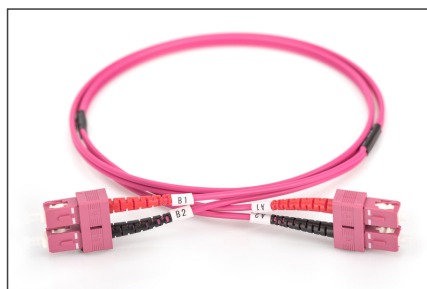

DIGITUS Fiber Optic Multimode Patch Cord, OM4, SC / SC

DK-2522-02/4
EAN 4016032308867

FO patch cord, duplex, SC to SC MM OM4 50/125 μ, 2 m

FO patch cord, duplex, SC to SC,MM OM4 50/125 μ, 2 m

Future-oriented standards and high-end quality for your network.

- Duplex cable
- LSOH
- Connector with ceramic ferrule
- Cable diameter 2 mm
- Single packed with test-report
- Color: RAL 4003
- Assortment: Fiber Optic Patch Cables
- Boot: two-color

- Cable diameter: 2 mm
- Cable jacket: LSOH
- Cable type: I-VH 2G50/125μ
- Color cable: erika violet
- Connector 1: SC
- Connector 2: SC
- Fiber class: OM4
- Fiber diameter: 50/125μ
- Mode: Multimode
- Packaging: DIGITUS Polybag
- Length: 2 m

More images:

Part No.	DK-2522-02-4			
Lenght	2 m			
Cable Type	Duplex MM 50/125		OM4 LSZH	
	END A		END B	
Connector Type	SC		SC	
Insertion Loss (dB)	0.11	0.05	0.11	0.11
Return Loss (dB)	30.5	32	33.2	35.8
Q.C.	PASS			