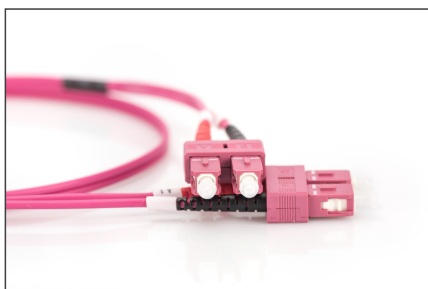

DIGITUS Fiber Optic Multimode Patch Cord, OM4, SC / SC

DK-2522-02/4
EAN 4016032308867

FO patch cord, duplex, SC to SC MM OM4 50/125 μ, 2 m

FO patch cord, duplex, SC to SC,MM OM4 50/125 μ, 2 m

Future-oriented standards and high-end quality for your network.

- Duplex cable
- LSOH
- Connector with ceramic ferrule
- Cable diameter 2 mm
- Single packed with test-report
- Color: RAL 4003
- Assortment: Fiber Optic Patch Cables
- Boot: two-color

- Cable diameter: 2 mm
- Cable jacket: LSOH
- Cable type: I-VH 2G50/125μ
- Color cable: erika violet
- Connector 1: SC
- Connector 2: SC
- Fiber class: OM4
- Fiber diameter: 50/125μ
- Mode: Multimode
- Packaging: DIGITUS Polybag
- Length: 2 m

More images:

Part No.	DK-2522-02-4			
Lenght	2 m			
Cable Type	Duplex MM 50/125		OM4 LSZH	
	END A		END B	
Connector Type	SC		SC	
Insertion Loss (dB)	0.11	0.05	0.11	0.11
Return Loss (dB)	30.5	32	33.2	35.8
Q.C.	PASS			