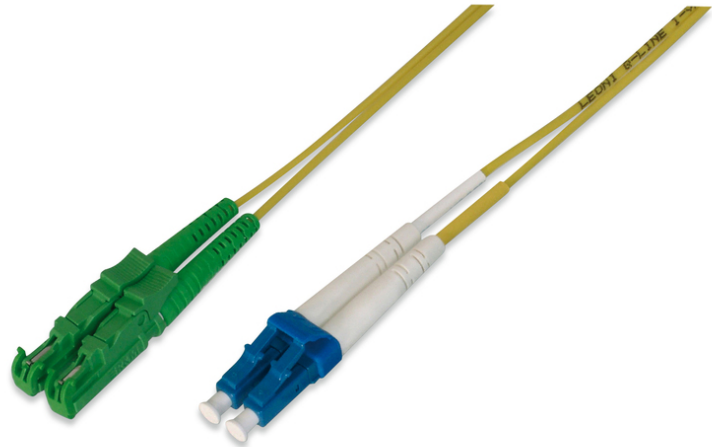

DIGITUS Fiber Optic Patch Cord, E2000 (8° APC) to LC (UPC), Singlemode

AL-9E2000LC-10-I
EAN 4016032308331

FO patch cord, duplex, E2000 (APC) to LC (UPC) R+M, SM OS2 09/125 μ, 10 m

DIGITUS® Professional offers a wide range of high quality fiber optic patch cables. Practically every request and every requirement is covered by the broad range of cable types. The product range includes OM1, OM2, OM3 and OS2 versions. DIGITUS® fiber optic installation cables guarantee the best performance and fail-safety. All cables are single packed a polybag with test report.

Cost reduction by verifiable quality and high performance.

- Duplex cable
- LSOH
- Connector with ceramic ferrule

- Single packed with test-report
- Single packed with test-report
- Assortment: Fiber Optic Patch Cables
- Boot: single-color
- Cable type: I-VH 2E9/125μ
- Color cable: yellow
- Connector 1: E2000 (APC)
- Connector 2: LC
- Fiber class: OS2
- Fiber diameter: 9/125μ
- Mode: Singlemode
- Packaging: Polybag
- Length: 10 m