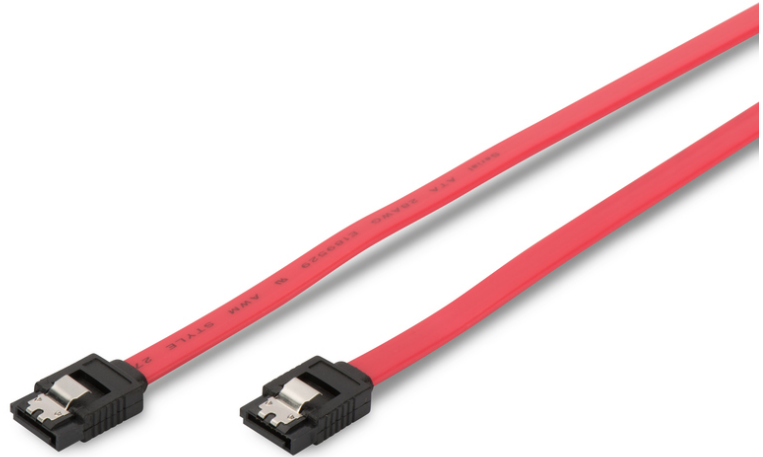

# DIGITUS SATA connection cable

AK-400102-005-R  
EAN 4016032299950

**SATA connection cable, L-type, w/ latch F/F, 0.5m, straight, SATA II/III, re**

This internal data cable used to connect Serial-ATA Hard Drives as well as CD-/DVD/Blue-Ray Recorder to the Mainboard, for example. It's also downward compatible to SATA rev. II/I

**With latch for a secure connection**

- Assortment: SATA Cables
- AWG: 28
- Color cable: red
- Color connector: black

- Connector 1: SATA (7pin) connector, L-type
- Connector 2: SATA (7pin) connector, L-type
- Data rate: 6 Gbit/s
- Hoods: molded
- Interlock: Metal latch
- Packaging: Polybag
- Style: Flat cable
- Version: SATA Revision 3
- Wire material: CU
- Length: 0.5 m
- Shielding: Unshielded