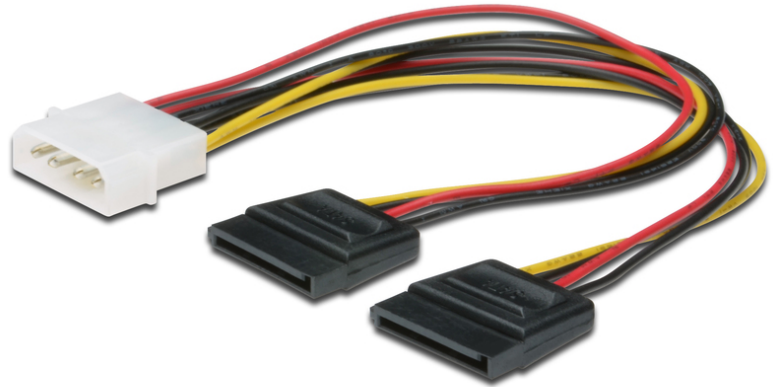

DIGITUS Internal power supply cable

AK-430400-002-S
EAN 4016032288220

Internal Y-splitter power supply cable 0.2m, IDE - 2x SATA 15pin connector

Most SATA hard disks need a special SATA connector for power supply. These adaptor helps to connect Hard disks to power supply units which don't have SATA power connectors. You also can use it as extension power cable to a SATA HDD.

Safe connection and power supply

- Molex 5.25" , plug <=> 2x SATA 15-pin, jack
- Assortment: Internal Power Supply Cables

- AWG: 20
- Color cable: various
- Color connector: black
- Connector 1: IDE (5,25") power plug
- Connector 2: 2x SATA 15-pin jack
- Hoods: plastic
- Wire material: CU
- Length: 0.2 m
- Shielding: Unshielded