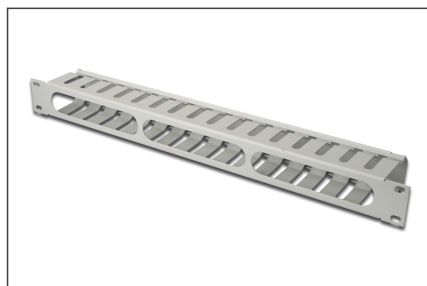

More images:

Safety notes

- When installing and using the accessory product for network cabinets, observe the respective safety instructions of the manufacturer or the cabinet system in which you want to use the accessory.