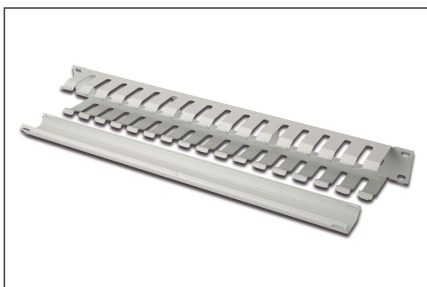

More images:

Safety notes

- When installing and using the accessory product for network cabinets, observe the respective safety instructions of the manufacturer or the cabinet system in which you want to use the accessory.