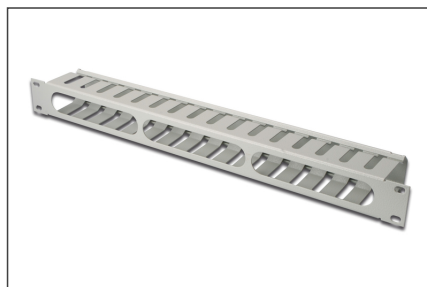

More images:

Safety notes

- When installing and using the accessory product for network cabinets, observe the respective safety instructions of the manufacturer or the cabinet system in which you want to use the accessory.