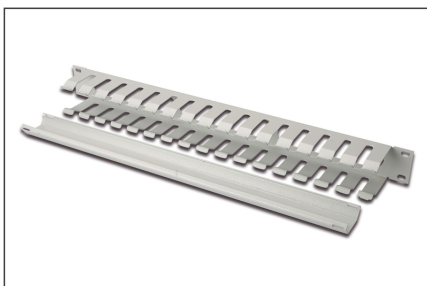

More images:

Safety notes

- When installing and using the accessory product for network cabinets, observe the respective safety instructions of the manufacturer or the cabinet system in which you want to use the accessory.