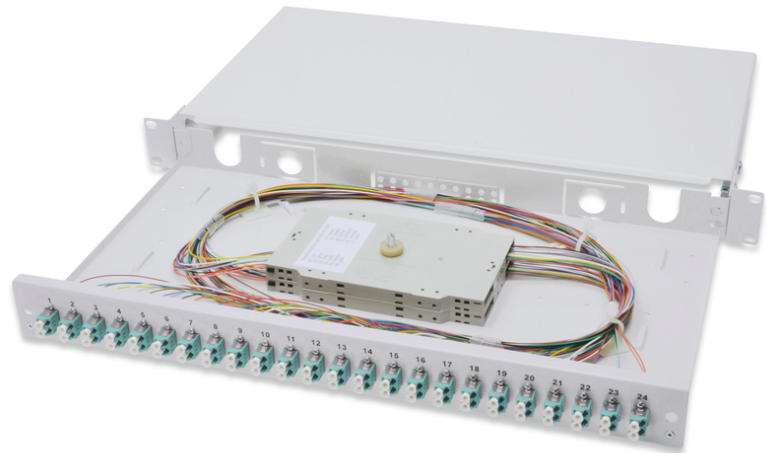

DIGITUS Fiber Optic Splice Box, Equipped, LC, OM3

DN-96332/3
EAN 4016032278474

FO splice box, 1U, equipped, 24x LC DX, OM3 incl. splice cassette, colored pigtails, couplers

FO splice box, 1U, equipped, 24x LC DX, OM3, incl. splice cassette, colored pigtails, couplers

- Completely prefabricated, fiber pigtails exposed and inserted into the splice cassette(s)
- Colored pigtails
- Couplers with zirconia ceramic ferrule
- Couplers in polymer housing
- Carrier housing made of 1.0 mm steel sheet, varnished
- 1 height unit (44.45 mm)

- 483mm width (19")
- 240mm depth
- M20/M25 screw, cassette, cassette cover and strain relief included
- Sliding
- Assembly: Splice Box
- Color: light grey, RAL 7035
- Connector type: LC / UPC / duplex
- Fiber class: OM3
- Number of fibers: 48
- Type: sliding