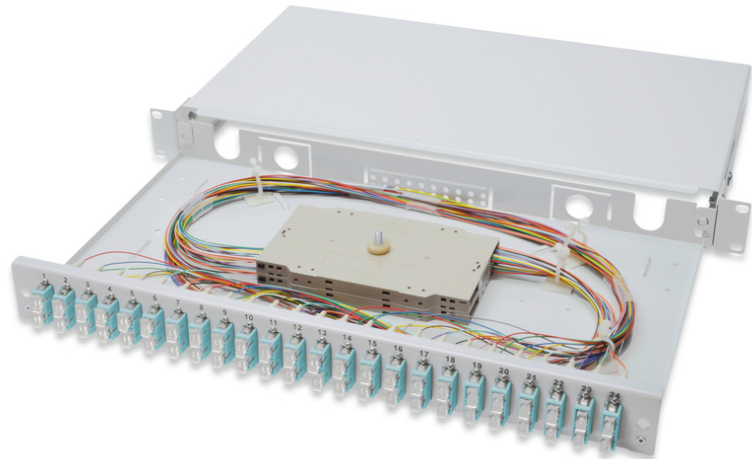

# DIGITUS Fiber Optic Splice Box, Equipped, SC, OM3

DN-96322/3  
EAN 4016032278382

**FO splice box, 1U, equipped, 24x SC DX, OM3 incl. splice cassette, colored pigtailed, couplers**

FO splice box, 1U, equipped, 24x SC DX, OM3, incl. splice cassette, colored pigtailed, couplers

- Completely prefabricated, fiber pigtailed and inserted into the splice cassette(s), crimp splice holders
- Colored pigtailed
- Couplers with zirconia ceramic ferrule
- Couplers in polymer housing
- Carrier housing made of 1.0 mm steel sheet, varnished
- 1 height unit (44.45 mm)

- 483mm width (19")
- 240mm depth
- M20/M25 screw, cassette, cassette cover and strain relief included
- Sliding
- Assembly: Splice Box
- Color: light grey, RAL 7035
- Connector type: SC / UPC / duplex
- Fiber class: OM3
- Number of fibers: 48
- Type: sliding