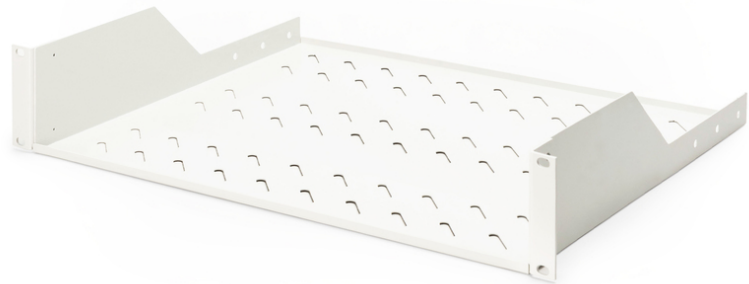

DIGITUS Shelf for Fixed Installation in 483 mm (19") Cabinets

DN-97610
 EAN 4016032275091

2U fixed shelf for racks from 450 mm depth 88,5x483x352 mm, up to 25 kg, grey (RAL 7035)

The shelves for fixed mounting can be installed easy on the two front 483 mm (19") profile rails of your 483 mm (19") network- or server cabinet. Due to their stable, perforated steel sheet with a high load capacity, they are the optimal surface for components which are not 483 mm (19") suitable.

- Fixed installation
- sturdy, perforated steel sheet
- incl. fixing material

- 2-point fixing (front 19" profile rails)
- Color: light grey, RAL 7035
- Load capacity: 25 kg
- Mounting type: Fixed mounting
- Units: 2
- Inch form factor (IEC 60297): 482.6 mm (19")
- Suitable cabinet depth: ≥ 450 mm

Package contents

- Installation set (screws, cage nuts, washers)

Logistics						
	Number (pcs)	Weight (kg)	Depth (cm)	Width (cm)	Height (cm)	cm ³
Packaging Unit Carton	5	12.14	50.00	60.00	51.50	154.50
Packaging Unit Inside	1	2.43	37.00	52.00	9.00	17.32
Packaging Unit Single	1	2.43	37.00	52.00	9.00	17.32
Net single without Packaging	0	2.00	34.90	48.20	8.80	14,803.20