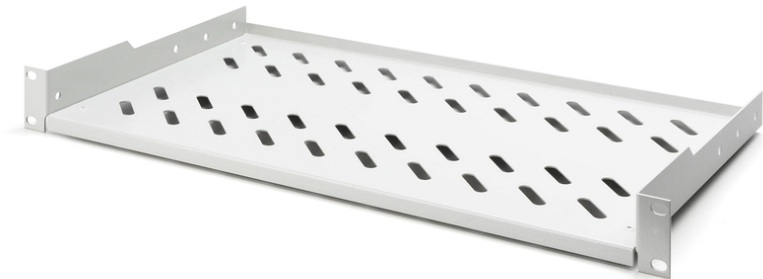

DIGITUS Shelf for fixed installation in 483 mm (19") cabinets

DN-97609
EAN 4016032275084

1U fixed shelf for racks from 400 mm depth 45x482x250 mm, up to 15 kg, grey (RAL 7035)

The shelves for fixed installation can be easily installed on the front 483 mm (19") profile rails of your 483 mm (19") network or server enclosure. Thanks to the stable, perforated metal sheet with a high load capacity, they are the ideal support surface for components that cannot be installed in 483 mm (19") rails.

- Fixed installation
- Sturdy, perforated metal sheet
- incl. mounting material

- 2-point mounting (front 19" profile rails)
- Color: light grey, RAL 7035
- Load capacity: 15 kg
- Mounting type: Fixed mounting
- Units: 1
- Inch form factor (IEC 60297): 482.6 mm (19")
- Suitable cabinet depth: all