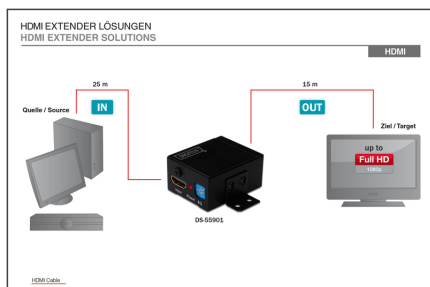

More images:

VIDEO VERLÄNGERUNGEN VIDEO EXTENSIONS		M=Meter / meters
HDMI		
DS-55901-1 (all resolutions)	0-35 M	
DS-55901	0-35 M	
DS-55900	0-35 M	
DS-55902 (audio/video/3D/1080p)	0-35 M	
DS-55900 (parallel)	100 M	
DS-55900	100 M	
DS-55900	100 M	
VGA		
DS-55900-1	0-35 M	
DS-55900 (parallel)	100 M	
DS-55900	100 M	
DS-55902 (audio/video/3D/1080p)	100 M	
DS-55900 (parallel)	100 M	
DS-55900	100 M	
DVI		
DS-55901	0-35 M	
DS-55901	0-35 M