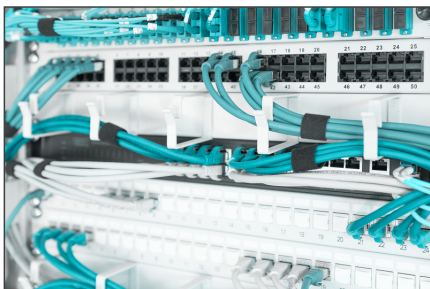

More images: