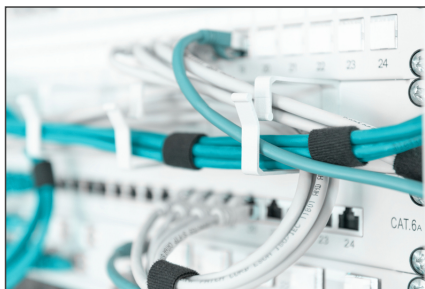

More images: