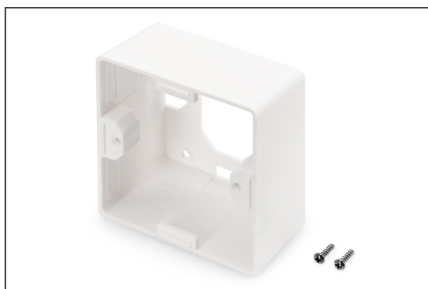

More images: