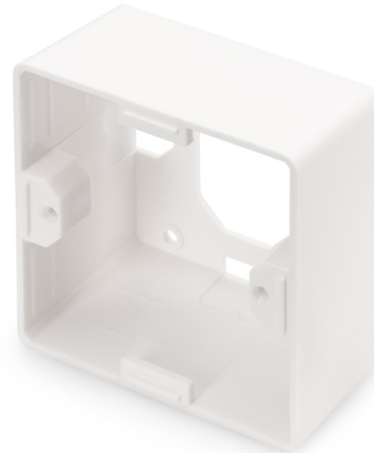

DIGITUS Surface Mountbox 80x80 mm for Keystone Walloutlet, German Type

DN-93803
EAN 4016032259367

Surface mount box for faceplates 80x80x42 mm, color pure white, German layout

The DIGITUS® Surface mount boxes for keystone outlets are the perfect solution to extend your data outlets. Available layouts: German, French, British.

- Layout keystone entry: 45° outlet
- Area of application: Cavity socket, trunking, surface mount box
- Norms: ISO/IEC 11801 3rd Ed., EN 50173-1, EIA/TIA 568-C
- General properties:
- Suitable for installation in trunking, flush and surface mount
- Central ground connection
- Integrated dust cover

- Plastic label field
- Design compatible to current switch ranges of switch manufacturers
- Technical properties:
- Wall outlet material: Die-cast metal
- Central plate material: ABS UL 94V-0
- Frame material: ABS UL 94V-0
- Surface mount box material: ABS UL 94V-0
- Physical properties:
- Operation temperature: -20° C to +70 °C (ISO/IEC 11801, EN 50173-1, ANSI/TIA/EIA 568 C)
- Colour: White RAL9003