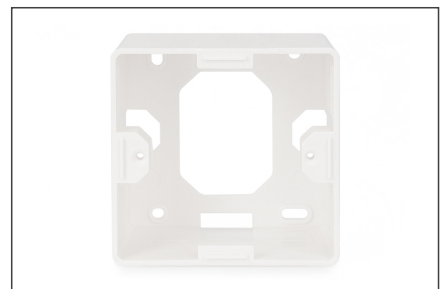

More images: