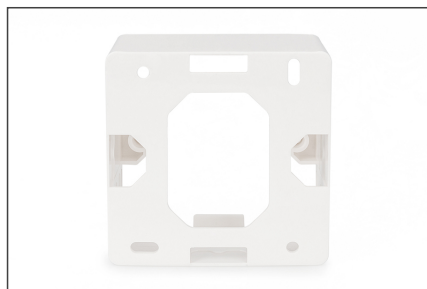

More images: