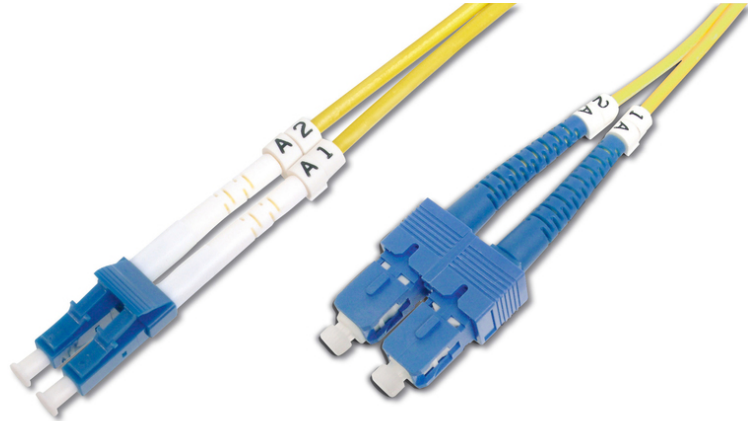

DIGITUS Fiber Optic Singlemode Patch Cord, LC / SC

DK-2932-05
EAN 4016032249665

FO patch cord, duplex, LC to SC SM OS2 09/125 μ, 5 m

FO patch cord, duplex, LC to SC, SM OS2 09/125 μ, 5 m

Future-oriented standards and high-end quality for your network.

- Duplex cable
- LSOH
- Connector with ceramic ferrule
- Cable diameter 2 mm
- Single packed with test-report
- Assortment: Fiber Optic Patch Cables
- Boot: single-color

- Cable diameter: 2 mm
- Cable type: I-VH 2E9/125μ
- Color cable: yellow
- Connector 1: LC
- Connector 2: SC
- Fiber class: OS2
- Fiber diameter: 9/125μ
- Mode: Singlemode
- Packaging: DIGITUS Polybag
- Length: 5 m

More images:

Part No.	DK-2932-05			
Lenght	5 m			
Cable Type	Duplex SM 9/125		OS2 LSZH	
	END A	END B		
Connector Type	LC	SC		
Insertion Loss (dB)	0.17	0.17	0.10	0.21
Return Loss (dB)	53.7	54.7	53.1	54.3
Q.C.	PASS			