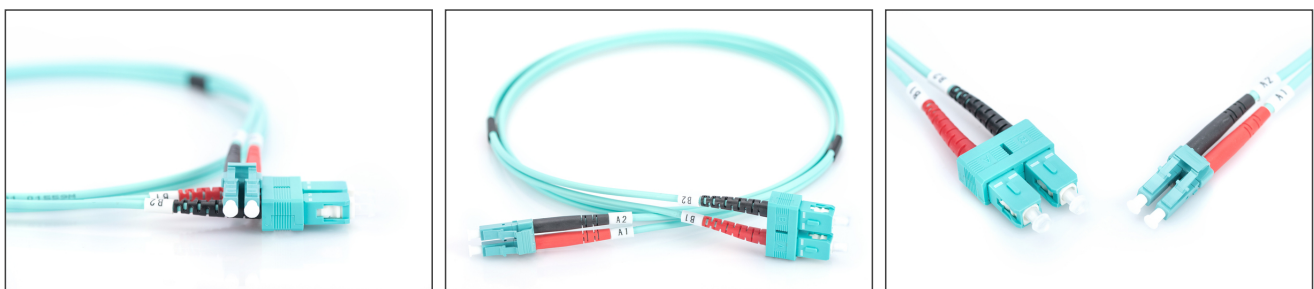

DIGITUS Fiber Optic Multimode Patch Cord, OM 3, LC / SC

DK-2532-02/3
 EAN 4016032249580

FO patch cord, duplex, LC to SC MM OM3 50/125 μ, 2 m

FO patch cord, duplex, LC to SC,MM OM3 50/125 μ, 2 m

Future-oriented standards and high-end quality for your network.

- Duplex cable
- LSOH
- Connector with ceramic ferrule
- Cable diameter 2 mm
- Single packed with test-report
- Assortment: Fiber Optic Patch Cables
- Boot: two-color

- Cable diameter: 2 mm
- Cable type: I-VH 2G50/125μ
- Color cable: aqua
- Connector 1: LC
- Connector 2: SC
- Fiber class: OM3
- Fiber diameter: 50/125μ
- Mode: Multimode
- Packaging: DIGITUS Polybag
- Length: 2 m

More images:

Part No.	DK-2532-02/3			
Lenght	2 m			
Cable Type	Duplex MM 50/125		OM3 LSZH	
	END A		END B	
Connector Type	LC		SC	
	0.17	0.1	0.14	0.08
Insertion Loss (dB)	32.2	39.2	34.9	35.3
Return Loss (dB)	PASS			
Q.C.	PASS			