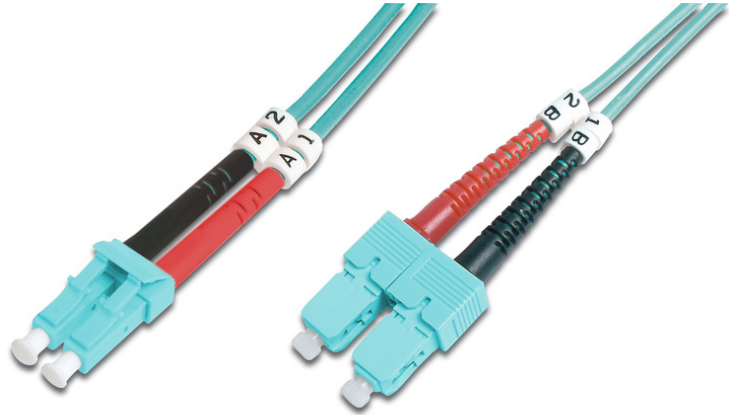

DIGITUS Fiber Optic Multimode Patch Cord, OM 3, LC / SC

DK-2532-01/3
EAN 4016032249566

FO patch cord, duplex, LC to SC MM OM3 50/125 μ, 1 m

FO patch cord, duplex, LC to SC,MM OM3 50/125 μ, 1 m

Future-oriented standards and high-end quality for your network.

- Duplex cable
- LSOH
- Connector with ceramic ferrule
- Cable diameter 2 mm
- Single packed with test-report
- Assortment: Fiber Optic Patch Cables
- Boot: two-color

- Cable diameter: 2 mm
- Cable type: I-VH 2G50/125μ
- Color cable: aqua
- Connector 1: LC
- Connector 2: SC
- Fiber class: OM3
- Fiber diameter: 50/125μ
- Mode: Multimode
- Packaging: DIGITUS Polybag
- Length: 1 m

More images:

Part No.	DK-2532-01/3			
Length	1 m			
Cable Type	Duplex MM 50/125		OM3 LSZH	
	END A	END B		
Connector Type	LC		SC	
Insertion Loss (dB)	0.17	0.1	0.14	0.08
	Return Loss (dB)	32.2	39.2	34.9
Q.C.	PASS			