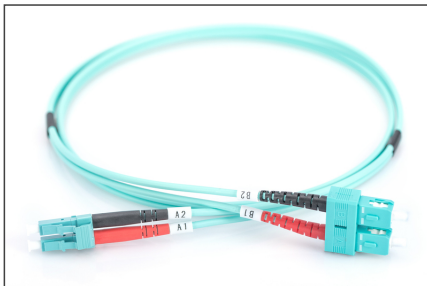

DIGITUS Fiber Optic Multimode Patch Cord, OM 3, LC / SC

DK-2532-01/3
EAN 4016032249566

FO patch cord, duplex, LC to SC MM OM3 50/125 μ, 1 m

FO patch cord, duplex, LC to SC,MM OM3 50/125 μ, 1 m

Future-oriented standards and high-end quality for your network.

- Duplex cable
- LSOH
- Connector with ceramic ferrule
- Cable diameter 2 mm
- Single packed with test-report
- Assortment: Fiber Optic Patch Cables
- Boot: two-color

- Cable diameter: 2 mm
- Cable type: I-VH 2G50/125μ
- Color cable: aqua
- Connector 1: LC
- Connector 2: SC
- Fiber class: OM3
- Fiber diameter: 50/125μ
- Mode: Multimode
- Packaging: DIGITUS Polybag
- Length: 1 m

More images:

Part No.	DK-2532-01/3			
Length	1 m			
Cable Type	Duplex MM 50/125		OM3 LSZH	
	END A	END B		
Connector Type	LC		SC	
Insertion Loss (dB)	0.17	0.1	0.14	0.08
	Return Loss (dB)	32.2	39.2	34.9
Q.C.	PASS			