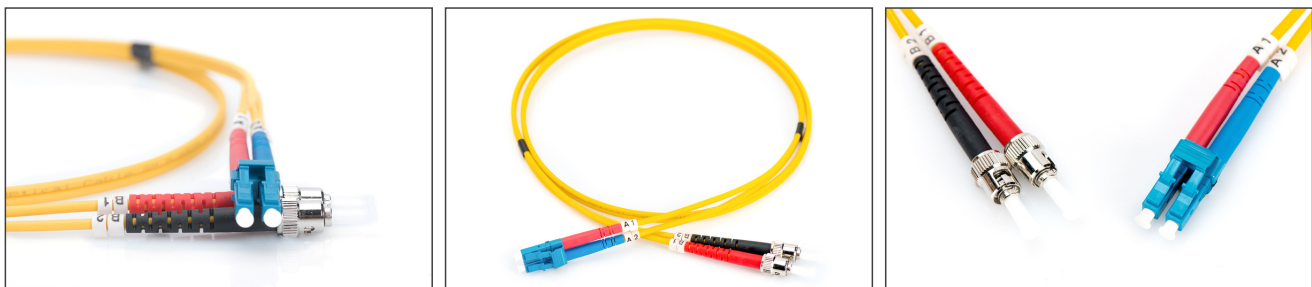

DIGITUS Fiber Optic Singlemode Patch Cord, LC / ST

DK-2931-10
EAN 4016032249382

FO patch cord, duplex, LC to ST SM OS2 09/125 μ , 10 m
FO patch cord, duplex, LC to ST, SM OS2 09/125 μ , 10 m
Future-oriented standards and high-end quality for your network.

- Duplex cable
- LSOH
- Connector with ceramic ferrule
- Cable diameter 2 mm
- Single packed with test-report
- Assortment: Fiber Optic Patch Cables
- Boot: single-color

- Cable diameter: 2 mm
- Cable type: I-VH 2E9/125 μ
- Color cable: yellow
- Connector 1: LC
- Connector 2: ST
- Fiber class: OS2
- Fiber diameter: 9/125 μ
- Mode: Singlemode
- Packaging: DIGITUS Polybag
- Length: 10 m

More images:

Part No.	DK-2931-10			
Lenght	10 m			
Cable Type	Duplex SM 9/125		OS2 LSZH	
	END A		END B	
Connector Type	LC		ST	
Insertion Loss (dB)	0.07	0.08	0.08	0.05
Return Loss (dB)	50.5	52.4	55.0	52.3
Q.C.	PASS			