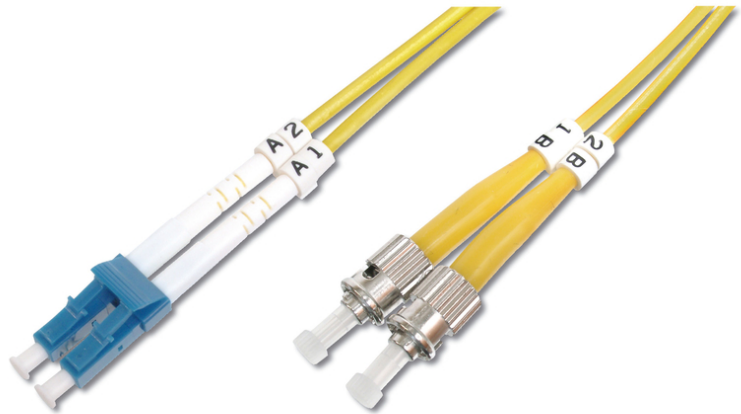

DIGITUS Fiber Optic Singlemode Patch Cord, LC / ST

DK-2931-10
EAN 4016032249382

FO patch cord, duplex, LC to ST SM OS2 09/125 μ , 10 m
FO patch cord, duplex, LC to ST, SM OS2 09/125 μ , 10 m
Future-oriented standards and high-end quality for your network.

- Duplex cable
- LSOH
- Connector with ceramic ferrule
- Cable diameter 2 mm
- Single packed with test-report
- Assortment: Fiber Optic Patch Cables
- Boot: single-color

- Cable diameter: 2 mm
- Cable type: I-VH 2E9/125 μ
- Color cable: yellow
- Connector 1: LC
- Connector 2: ST
- Fiber class: OS2
- Fiber diameter: 9/125 μ
- Mode: Singlemode
- Packaging: DIGITUS Polybag
- Length: 10 m

More images:

Part No.	DK-2931-10			
Lenght	10 m			
Cable Type	Duplex SM 9/125		OS2 LSZH	
	END A		END B	
Connector Type	LC		ST	
Insertion Loss (dB)	0.07	0.08	0.08	0.05
Return Loss (dB)	50.5	52.4	55.0	52.3
Q.C.	PASS			