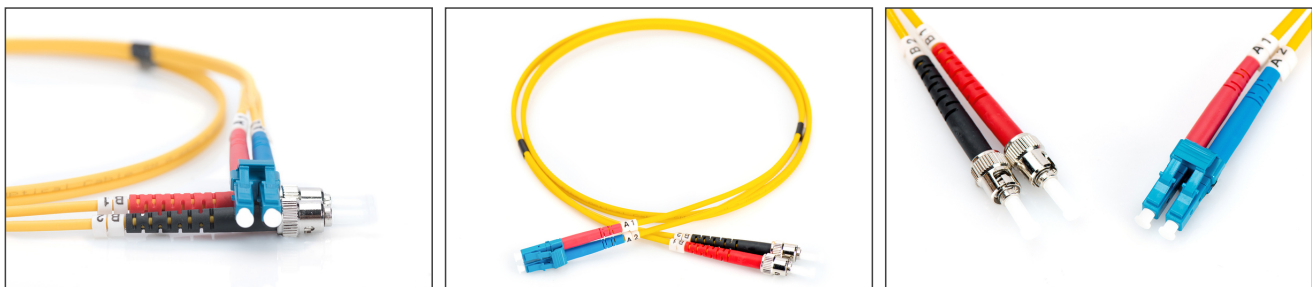

DIGITUS Fiber Optic Singlemode Patch Cord, LC / ST

DK-2931-05
EAN 4016032249368

FO patch cord, duplex, LC to ST SM OS2 09/125 μ, 5 m

FO patch cord, duplex, LC to ST, SM OS2 09/125 μ, 5 m

Future-oriented standards and high-end quality for your network.

- Duplex cable
- LSOH
- Connector with ceramic ferrule
- Cable diameter 2 mm
- Single packed with test-report
- Assortment: Fiber Optic Patch Cables
- Boot: single-color

- Cable diameter: 2 mm
- Cable type: I-VH 2E9/125μ
- Color cable: yellow
- Connector 1: LC
- Connector 2: ST
- Fiber class: OS2
- Fiber diameter: 9/125μ
- Mode: Singlemode
- Packaging: DIGITUS Polybag
- Length: 5 m

More images:

Part No.	DK-2931-05			
Lenght	5 m			
Cable Type	Duplex SM 9/125		OS2 LSZH	
	END A		END B	
Connector Type	LC		ST	
Insertion Loss (dB)	0.07	0.08	0.08	0.05
Return Loss (dB)	50.5	52.4	55.0	52.3
Q.C.	PASS			