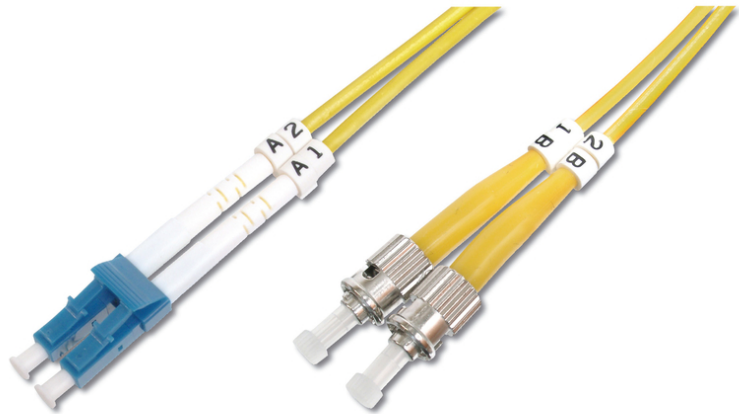

DIGITUS Fiber Optic Singlemode Patch Cord, LC / ST

DK-2931-05
EAN 4016032249368

FO patch cord, duplex, LC to ST SM OS2 09/125 μ, 5 m

FO patch cord, duplex, LC to ST, SM OS2 09/125 μ, 5 m

Future-oriented standards and high-end quality for your network.

- Duplex cable
- LSOH
- Connector with ceramic ferrule
- Cable diameter 2 mm
- Single packed with test-report
- Assortment: Fiber Optic Patch Cables
- Boot: single-color

- Cable diameter: 2 mm
- Cable type: I-VH 2E9/125μ
- Color cable: yellow
- Connector 1: LC
- Connector 2: ST
- Fiber class: OS2
- Fiber diameter: 9/125μ
- Mode: Singlemode
- Packaging: DIGITUS Polybag
- Length: 5 m

More images:

Part No.	DK-2931-05			
Lenght	5 m			
Cable Type	Duplex SM 9/125		OS2 LSZH	
	END A		END B	
Connector Type	LC		ST	
Insertion Loss (dB)	0.07	0.08	0.08	0.05
Return Loss (dB)	50.5	52.4	55.0	52.3
Q.C.	PASS			