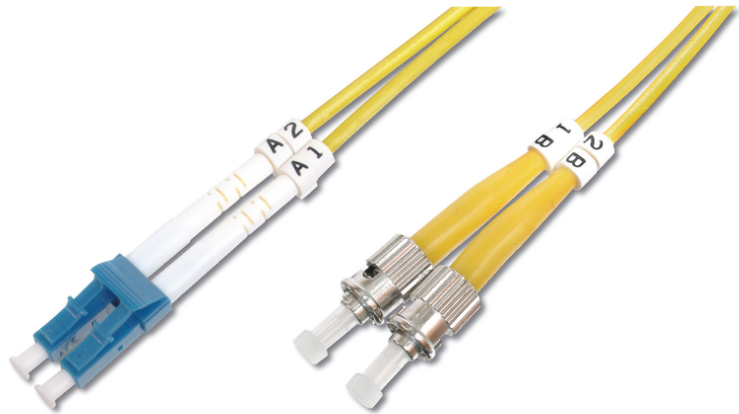

DIGITUS Fiber Optic Singlemode Patch Cord, LC / ST

DK-2931-05
EAN 4016032249368

FO patch cord, duplex, LC to ST SM OS2 09/125 μ, 5 m

FO patch cord, duplex, LC to ST, SM OS2 09/125 μ, 5 m

Future-oriented standards and high-end quality for your network.

- Duplex cable
- LSOH
- Connector with ceramic ferrule
- Cable diameter 2 mm
- Single packed with test-report
- Assortment: Fiber Optic Patch Cables
- Boot: single-color

- Cable diameter: 2 mm
- Cable type: I-VH 2E9/125μ
- Color cable: yellow
- Connector 1: LC
- Connector 2: ST
- Fiber class: OS2
- Fiber diameter: 9/125μ
- Mode: Singlemode
- Packaging: DIGITUS Polybag
- Length: 5 m

More images:

Part No.	DK-2931-05			
Length	5 m			
Cable Type	Duplex SM 9/125		OS2 LSZH	
	END A		END B	
Connector Type	LC		ST	
Insertion Loss (dB)	0.07	0.08	0.08	0.05
Return Loss (dB)	50.5	52.4	55.0	52.3
Q.C.	PASS			