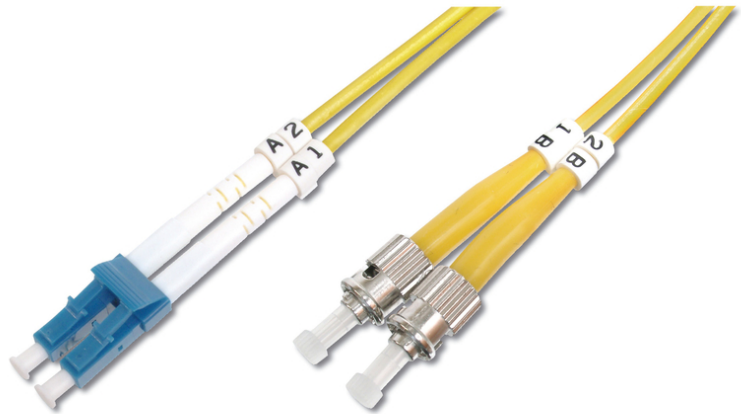

DIGITUS Fiber Optic Singlemode Patch Cord, LC / ST

DK-2931-03
EAN 4016032249351

FO patch cord, duplex, LC to ST SM OS2 09/125 μ , 3 m

FO patch cord, duplex, LC to ST, SM OS2 09/125 μ , 3 m

Future-oriented standards and high-end quality for your network.

- Duplex cable
- LSOH
- Connector with ceramic ferrule
- Cable diameter 2 mm
- Single packed with test-report
- Assortment: Fiber Optic Patch Cables
- Boot: single-color

- Cable diameter: 2 mm
- Cable type: I-VH 2E9/125 μ
- Color cable: yellow
- Connector 1: LC
- Connector 2: ST
- Fiber class: OS2
- Fiber diameter: 9/125 μ
- Mode: Singlemode
- Packaging: DIGITUS Polybag
- Length: 3 m

More images:

Part No.	DK-2931-03			
Lenght	3 m			
Cable Type	Duplex SM 9/125		OS2 LSZH	
	END A		END B	
Connector Type	LC		ST	
	0.07	0.08	0.08	0.05
Insertion Loss (dB)	50.5	52.4	55.0	52.3
Return Loss (dB)	PASS			
Q.C.	PASS			