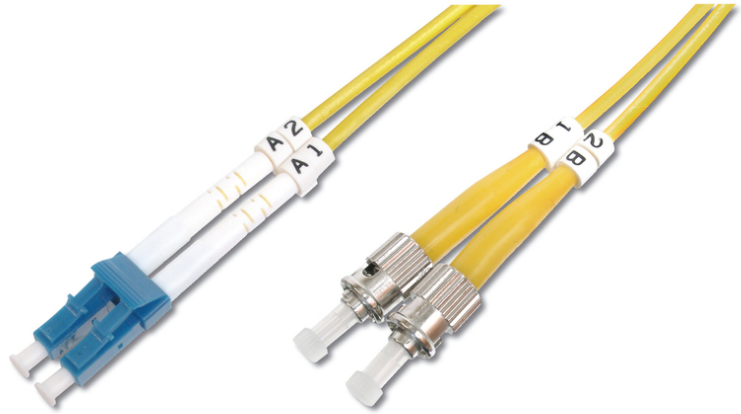

DIGITUS Fiber Optic Singlemode Patch Cord, LC / ST

DK-2931-03
EAN 4016032249351

FO patch cord, duplex, LC to ST SM OS2 09/125 μ, 3 m

FO patch cord, duplex, LC to ST, SM OS2 09/125 μ, 3 m

Future-oriented standards and high-end quality for your network.

- Duplex cable
- LSOH
- Connector with ceramic ferrule
- Cable diameter 2 mm
- Single packed with test-report
- Assortment: Fiber Optic Patch Cables
- Boot: single-color

- Cable diameter: 2 mm
- Cable type: I-VH 2E9/125μ
- Color cable: yellow
- Connector 1: LC
- Connector 2: ST
- Fiber class: OS2
- Fiber diameter: 9/125μ
- Mode: Singlemode
- Packaging: DIGITUS Polybag
- Length: 3 m

More images:

Part No.	DK-2931-03			
Length	3 m			
Cable Type	Duplex SM 9/125		OS2 LSZH	
	END A		END B	
Connector Type	LC		ST	
Insertion Loss (dB)	0.07	0.08	0.08	0.05
	Return Loss (dB)	50.5	52.4	55.0
Q.C.	PASS			