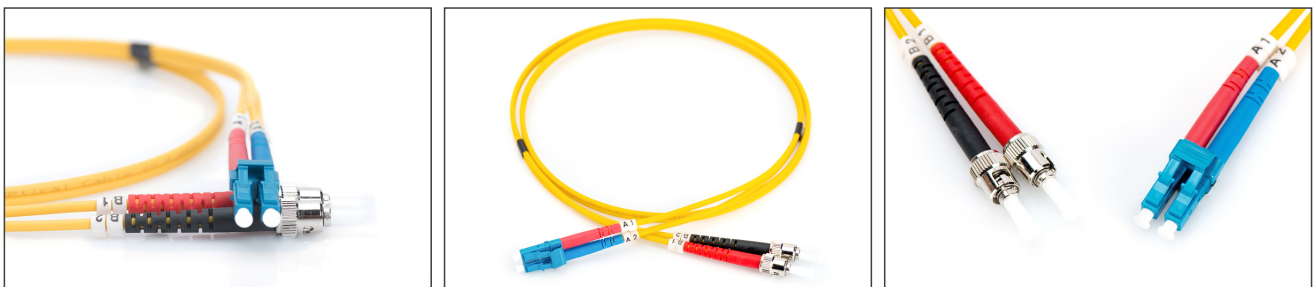

DIGITUS Fiber Optic Singlemode Patch Cord, LC / ST

DK-2931-03
EAN 4016032249351

FO patch cord, duplex, LC to ST SM OS2 09/125 μ , 3 m

FO patch cord, duplex, LC to ST, SM OS2 09/125 μ , 3 m

Future-oriented standards and high-end quality for your network.

- Duplex cable
- LSOH
- Connector with ceramic ferrule
- Cable diameter 2 mm
- Single packed with test-report
- Assortment: Fiber Optic Patch Cables
- Boot: single-color

- Cable diameter: 2 mm
- Cable type: I-VH 2E9/125 μ
- Color cable: yellow
- Connector 1: LC
- Connector 2: ST
- Fiber class: OS2
- Fiber diameter: 9/125 μ
- Mode: Singlemode
- Packaging: DIGITUS Polybag
- Length: 3 m

More images:

Part No.	DK-2931-03			
Lenght	3 m			
Cable Type	Duplex SM 9/125		OS2 LSZH	
	END A		END B	
Connector Type	LC		ST	
	0.07	0.08	0.08	0.05
Insertion Loss (dB)	50.5	52.4	55.0	52.3
Return Loss (dB)	PASS			
Q.C.	PASS			