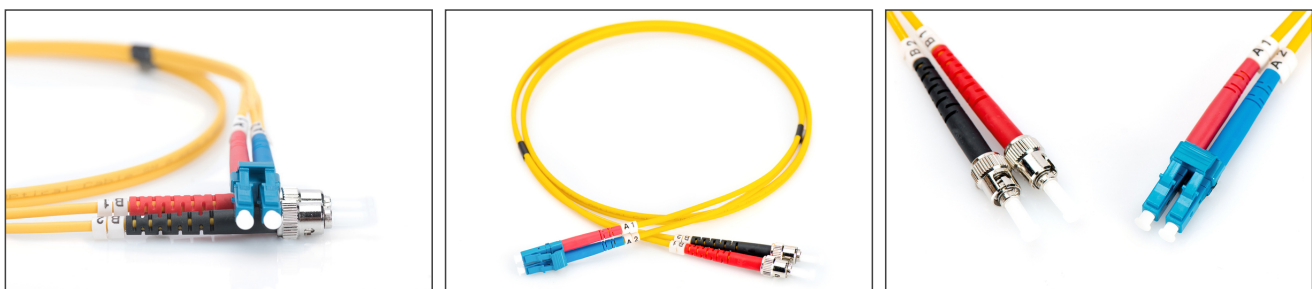

DIGITUS Fiber Optic Singlemode Patch Cord, LC / ST

DK-2931-02
EAN 4016032249344

FO patch cord, duplex, LC to ST SM OS2 09/125 μ, 2 m

FO patch cord, duplex, LC to ST, SM OS2 09/125 μ, 2 m

Future-oriented standards and high-end quality for your network.

- Duplex cable
- LSOH
- Connector with ceramic ferrule
- Cable diameter 2 mm
- Single packed with test-report
- Assortment: Fiber Optic Patch Cables
- Boot: single-color

- Cable diameter: 2 mm
- Cable type: I-VH 2E9/125μ
- Color cable: yellow
- Connector 1: LC
- Connector 2: ST
- Fiber class: OS2
- Fiber diameter: 9/125μ
- Mode: Singlemode
- Packaging: DIGITUS Polybag
- Length: 2 m

More images:

Part No.	DK-2931-02			
Lenght	2 m			
Cable Type	Duplex SM 9/125		OS2 LSZH	
	END A		END B	
Connector Type	LC		ST	
Insertion Loss (dB)	0.07	0.08	0.08	0.05
Return Loss (dB)	50.5	52.4	55.0	52.3
Q.C.	PASS			