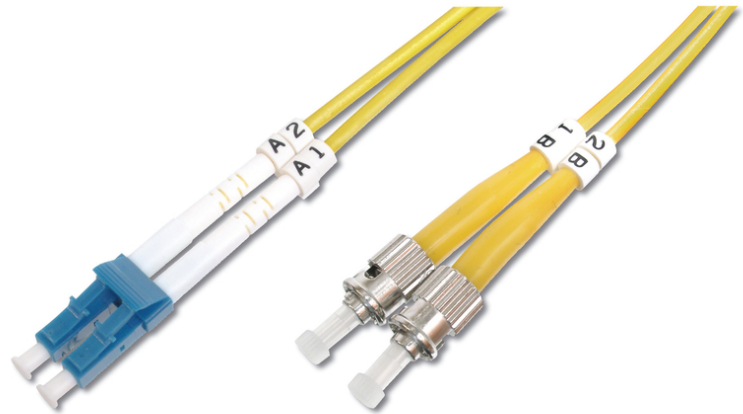

# DIGITUS Fiber Optic Singlemode Patch Cord, LC / ST

**DK-2931-01**  
**EAN 4016032249337**

**FO patch cord, duplex, LC to ST SM OS2 09/125  $\mu$ , 1 m**

FO patch cord, duplex, LC to ST, SM OS2 09/125  $\mu$ , 1 m

**Future-oriented standards and high-end quality for your network.**

- Duplex cable
- LSOH
- Connector with ceramic ferrule
- Cable diameter 2 mm
- Single packed with test-report
- Assortment: Fiber Optic Patch Cables
- Boot: single-color

- Cable diameter: 2 mm
- Cable type: I-VH 2E9/125 $\mu$
- Color cable: yellow
- Connector 1: LC
- Connector 2: ST
- Fiber class: OS2
- Fiber diameter: 9/125 $\mu$
- Mode: Singlemode
- Packaging: DIGITUS Polybag
- Length: 1 m

**More images:**

Part No.	DK-2931-01			
Length	1 m			
Cable Type	Duplex SM 9/125		OS2 LSZH	
	END A		END B	
Connector Type	LC		ST	
Insertion Loss (dB)	0.07	0.08	0.08	0.05
	Return Loss (dB)	50.5	52.4	55.0
Q.C.	PASS			